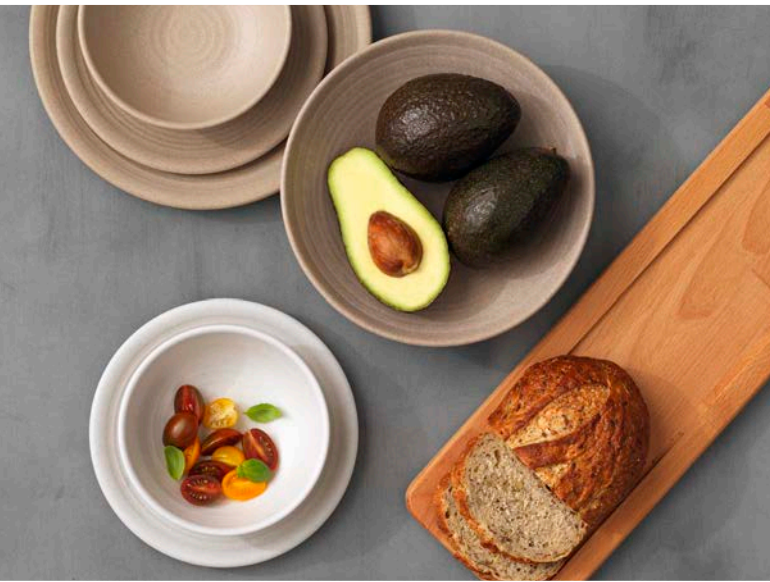

The Rise of Craft Cocktails

The explosion in craft cocktails follows in the footsteps of small-batch artisanal brewing. There are several key factors in addition to creativity and originality that make up a craft cocktail. They must be made with high-quality ingredients including fresh fruit and herbs, as well as the best spirits. Handmade syrups and infusions are created to develop a unique flavor profile, and craft cocktails are mixed with great attention to detail. Precision is used in muddling ingredients, stirring, or shaking, and the cocktail is garnished beautifully. Serve craft cocktails in beautiful glassware to enhance the guest's experience.