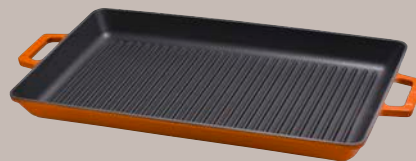

Grill Pan, Rectangle
300099 3.6 qt, 17 3/4" x 10 1/4",
1 1/2" Deep, 20 7/8"L w/ Handles
Orange, Cast Iron ea