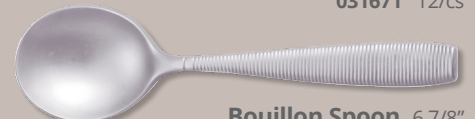

Oval Bowl Soup Spoon, 7 1/4"
031671 12/cs