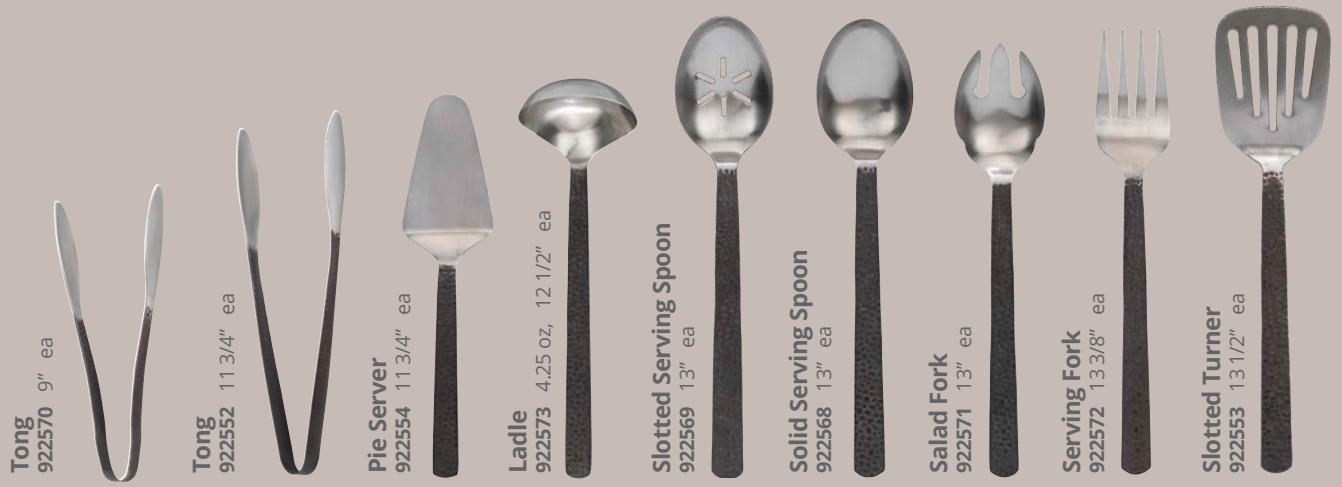

**Solid Serving Spoon**  
036861 10" ea

**Slotted Serving Spoon**  
036851 10" ea

**Ladle**  
036841 1.50 oz, 12" ea

**Pie Server**  
036821 9" ea

**Serving Tong**  
036831 10" ea

Hammered Copper Serving Utensils