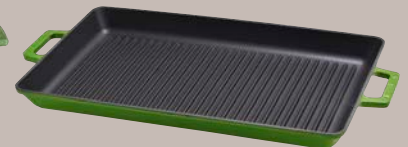

Grill Pan, Rectangle
300100
3.6 qt, 17 3/4" x 10 1/4",
1 1/2" Deep, 20 7/8"L w/ Handles
Green, Cast Iron ea