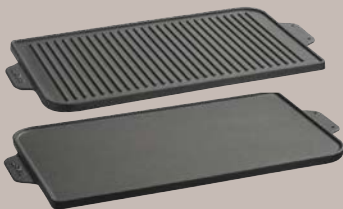

New **Dual Side Hot Plate, Rectangle**
300074
18 1/2" x 10 1/4"
Black ea