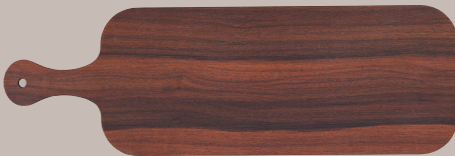

## Melamine Wood Boards

**Rectangular Serving Board**  
**922414** 24" x 8", w/ Handle  
 Melamine, Wood Finish ea

**Rectangular Serving Board**  
**922413** 20 3/4" x 8", w/ Handle  
 Melamine, Wood Finish ea