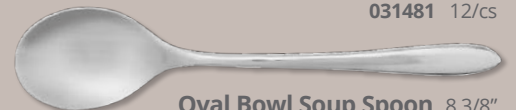

**Cocktail Fork**, 6 1/8"  
031461 12/cs

**Salad Fork**, 6 3/4"  
030481 12/cs

**Dinner Fork**, 8 1/4"  
030461 12/cs

**Dinner Knife**, 9 3/8"  
030441 12/cs

**Butter Knife**, 7 3/8"  
031471 12/cs

**Iced Tea Spoon**, 8 1/2"  
031481 12/cs