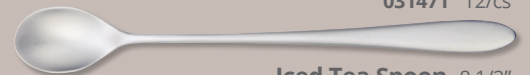

Butter Knife, 7 3/8"
031471 12/cs