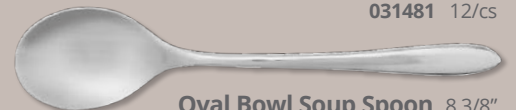

Cocktail Fork, 6 1/8"
031461 12/cs

Salad Fork, 6 3/4"
030481 12/cs

Dinner Fork, 8 1/4"
030461 12/cs

Dinner Knife, 9 3/8"
030441 12/cs

Butter Knife, 7 3/8"
031471 12/cs

Iced Tea Spoon, 8 1/2"
031481 12/cs

Oval Bowl Soup Spoon, 8 3/8"
030471 12/cs