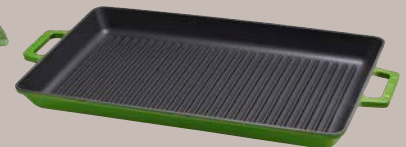

Grill Pan, Rectangle
300100
3.6 qt, 17 3/4" x 10 1/4",
1 1/2" Deep, 20 7/8"L w/ Handles
Green, Cast Iron ea