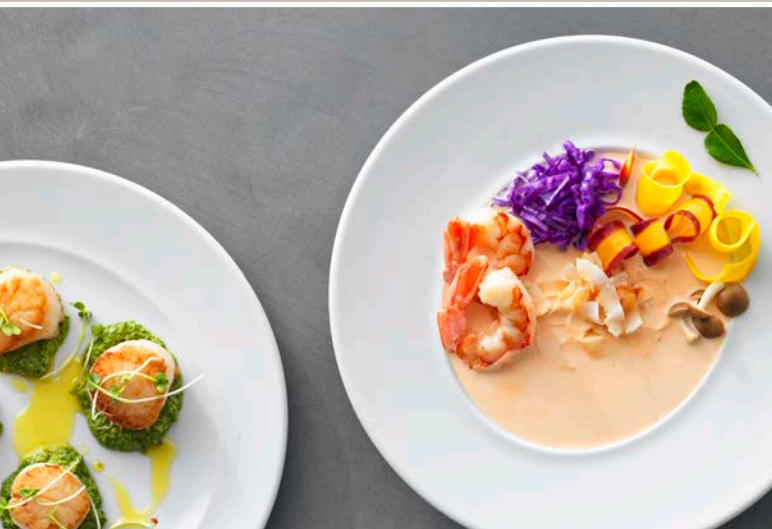

“We use TriMark Premier Collections because it is a great way to present our members a piece of art on every dish. Our members love this collection, they feel special & important. I am always looking for uniqueness & something that others don’t have in their repertoire.”

**Ed Conter, General Manager
Briarwood Country Club | Deerfield IL**