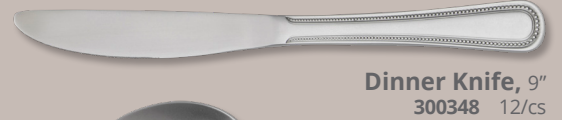

Oval Bowl Soup Spoon, 7 7/8"
031731 12/cs
- 

Bouillon Spoon, 7 1/8"
032071 12/cs
- 

Teaspoon, 6 7/8"
031751 12/cs
- 

Demitasse Spoon, 4 1/2"
032091 12/cs

New!
 (New) **Tria Reverie Bead**
 18/0 S/S

The delicate beaded stem with a wide rounded tip is a modern take on classic styling, making it a practical and popular style for any tabletop. Reverie Bead is made with 18/0 stainless steel, magnetized to reduce loss, and is dishwasher safe.