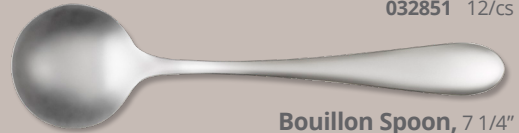

Cocktail Fork, 6 1/4"
032891 12/cs

Salad Fork, 6 7/8"
032871 12/cs

Dinner Fork, 8"
032841 12/cs

Dinner Knife, 9"
032831 12/cs

Butter Knife, 7 1/8"
032881 12/cs

Iced Tea Spoon, 7 1/2"
032911 12/cs

Oval Bowl Soup Spoon, 7 1/4"
032851 12/cs