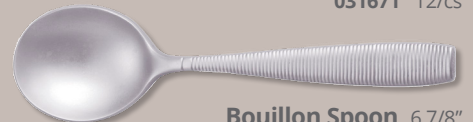

Cocktail Fork, 5 7/8"
032051 12/cs

Salad Fork, 7 3/8"
031681 12/cs

Dinner Fork, 8 1/4"
031661 12/cs

Dinner Knife, 9 1/4"
031701 12/cs

Butter Knife, 7"
032061 12/cs

Iced Tea Spoon, 8 1/2"
032031 12/cs

Oval Bowl Soup Spoon, 7 1/4"
031671 12/cs