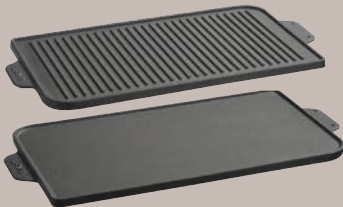

New
Dual Side Hot Plate, Rectangle
300074
18 1/2" x 10 1/4"
Black ea