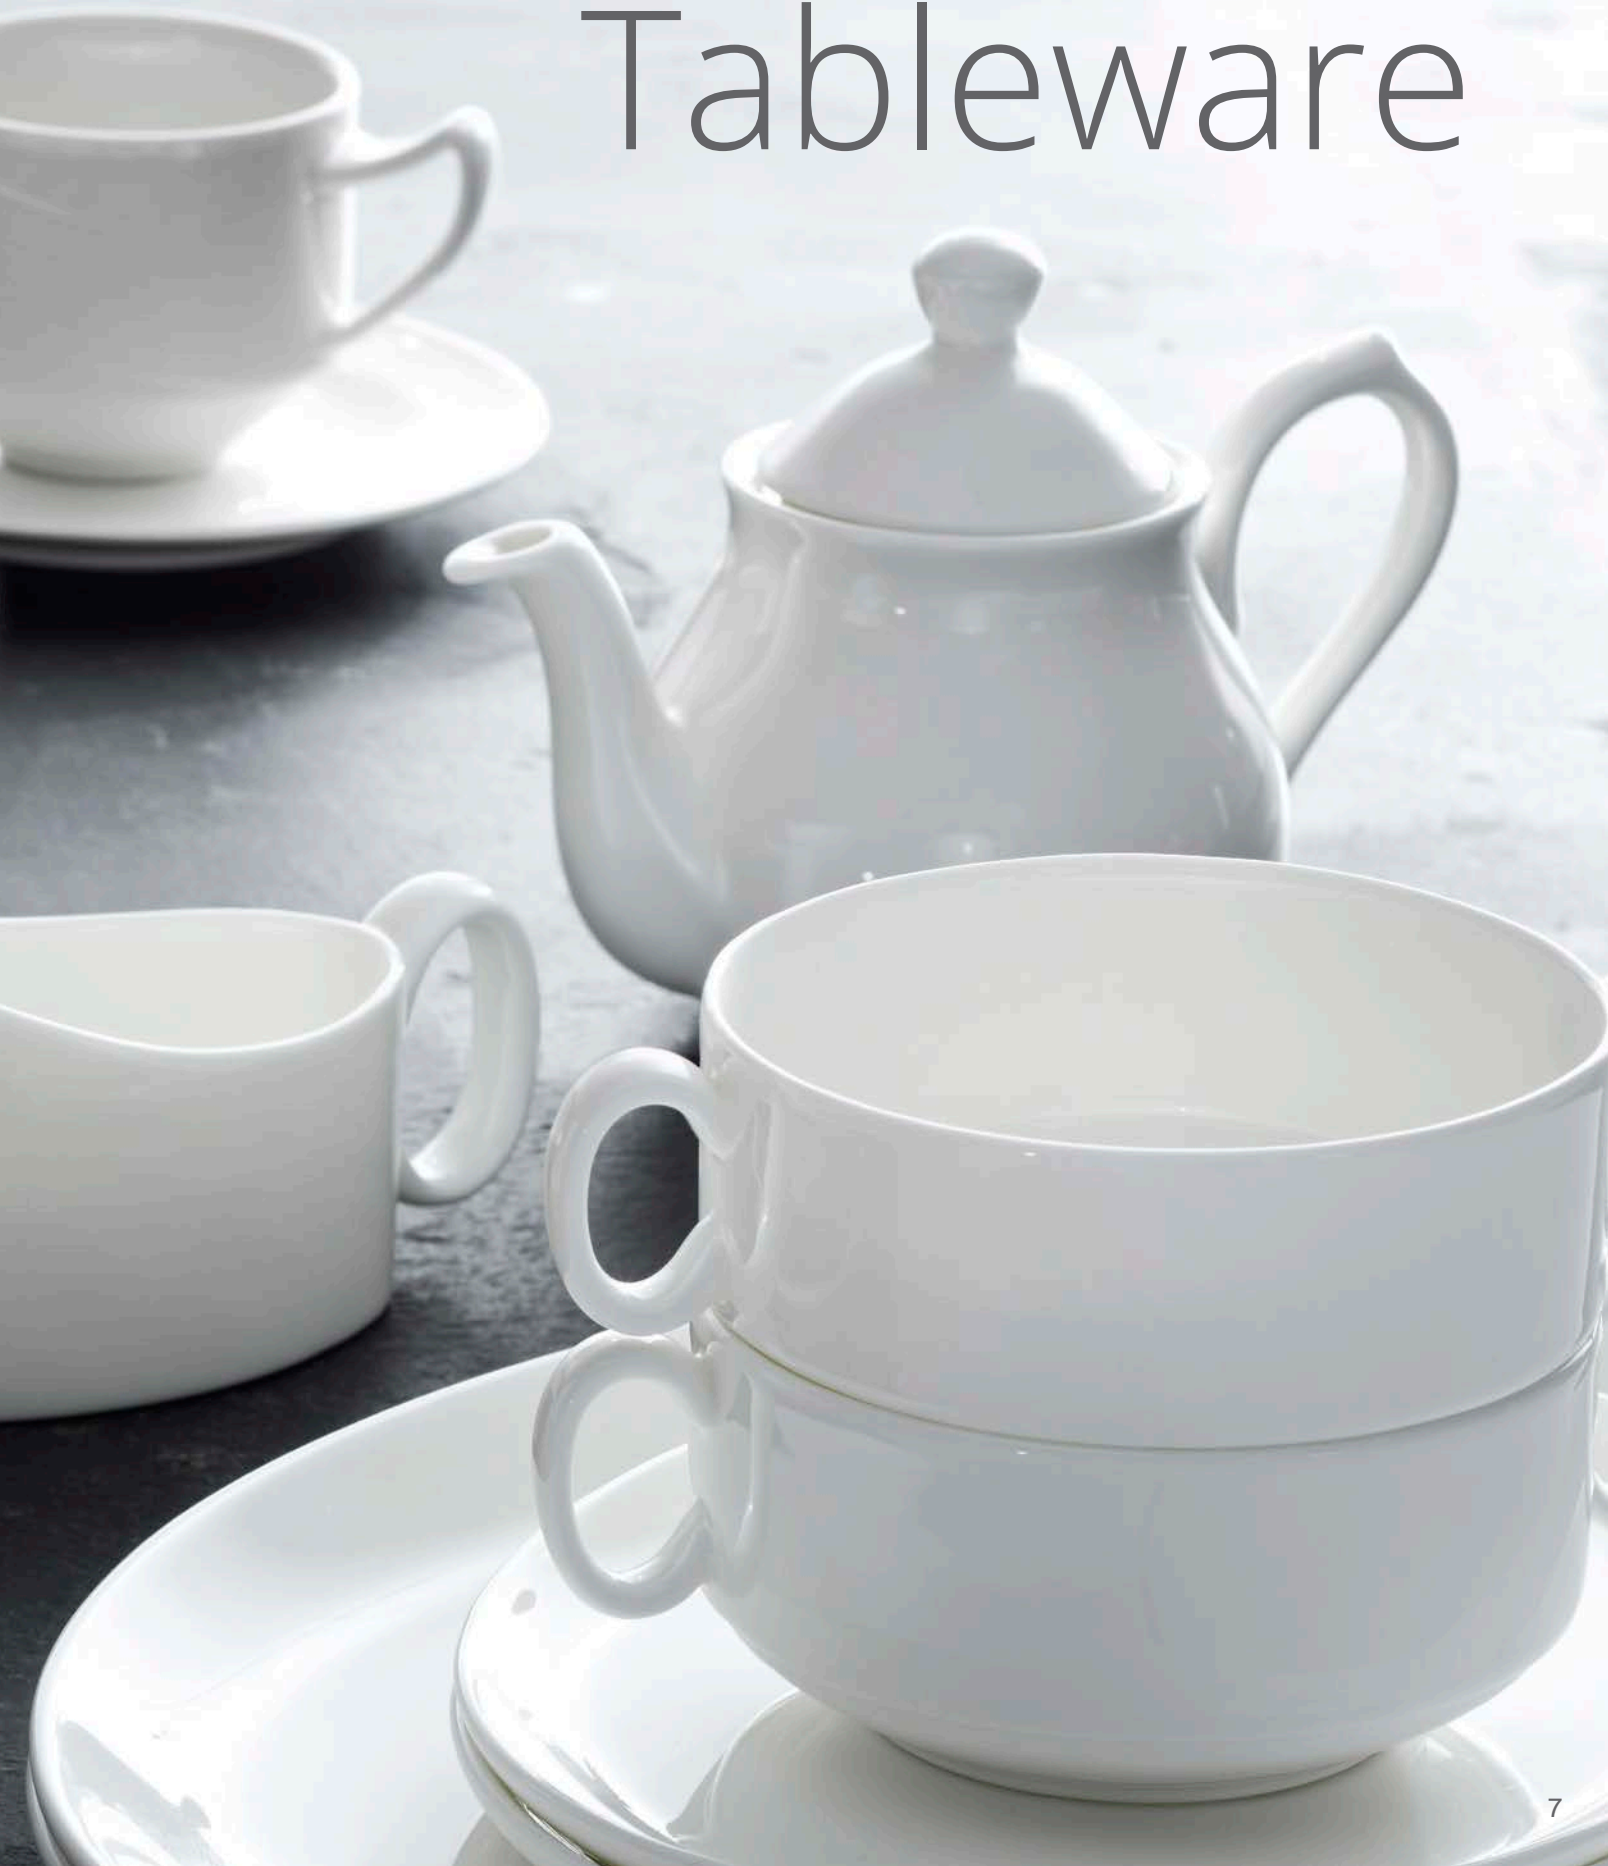

**Ed Conter, General Manager
Briarwood Country Club | Deerfield IL**

Tableware

Venu[®]
PREMIUM TABLEWARE

Venu Bone China

Luminous Design

Delight your guests with striking bone china by Venu. Made from 48% bone content, Venu is 33% lighter than porcelain dinnerware to aid in effortless serving. This durable line is dishwasher safe as well as chip, scratch and thermal shock resistant.