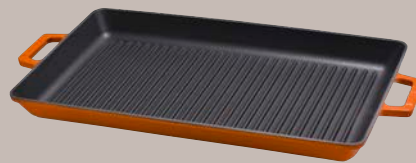

Grill Pan, Rectangle
300099 3.6 qt, 17 3/4" x 10 1/4",
1 1/2" Deep, 20 7/8"L w/ Handles
Orange, Cast Iron ea