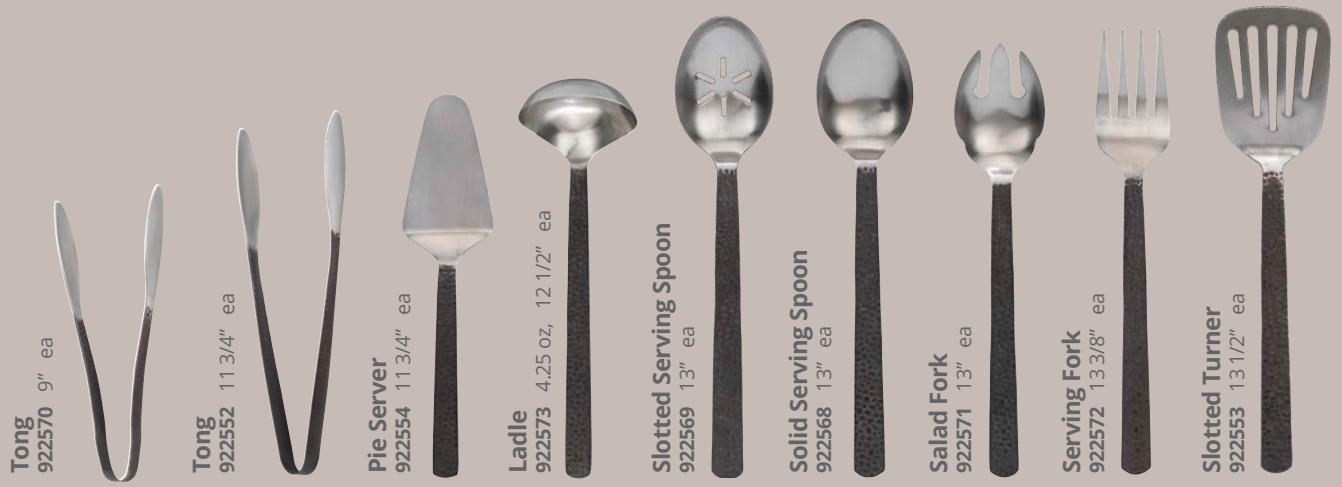

Blackened Chagall Utensils