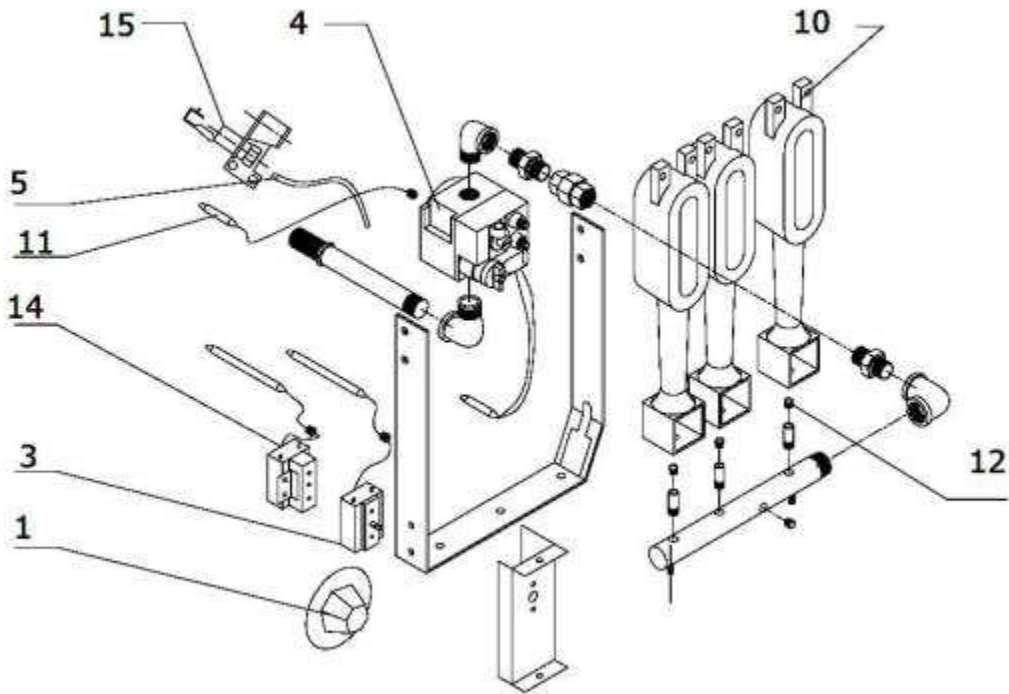

## PARTS

**\*NOTICE\***

**Installation of other than genuine Kintera parts will void the warranty on this equipment.**

The serial plate is located inside the front door on the left side.

Replacement parts may be ordered through an Authorized Parts Distributor. When ordering parts, please have the Model Number and Serial Number of your fryer, Part Number and Description.

No.	Part #	Description	F3	F4	F5
1	400045	Thermostat Knob	1	1	1
3	400044	Regulating Thermostat, 200°F to 400°F	1	1	1
4	400042	Combination Gas Valve (Natural)	1	1	1
	400146	Combination Gas Valve (Propane)	*	*	*
5	400070	Flexible Pilot Tubing, 1/4"	1	1	1
10	300036	Right Fryer Burner	1	1	1
	300037	Center Fryer Burner	1	2	3
	300038	Left Fryer Burner	1	1	1
11	400043	Thermopile	1	1	1
12	300034	Main Burner Orifice #39 (Natural)	3	4	5
	300035	Main Burner Orifice #52 (Propane)	*	*	*
	300046	Orifice Extension	3	4	5
14	400046	Safety High Limit (450°F)	1	1	1
15	400047	Pilot 3-Way (Natural)	1	1	1
	400048	Pilot 3-Way (Propane)	*	*	*