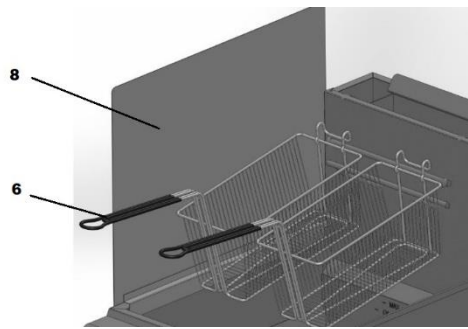

ENTRÉE FLOOR MODEL GAS FRYERS

No.	Part #	Description	F3	F4	F5
1	100106	Door Assembly Complete	1	1	
	100137	Door Assembly Complete			1
	300032	Door Magnet	1	1	1
3	400147	6" Adjustable Leg	4	4	4
	266001-1	Caster Kit, (2 Front Swivel w/Brake, 2 Rear Fixed)	OPT	OPT	OPT
6	400057	Fry Basket (13.25" L x 6.5" W x 6" D)	2	2	
	400039	Fry Basket (17.5" L x 9.25" W x 6" D)			2
8	400072	FLAME GUARD (OPTIONAL)			
9	266863-2	FRYER TO FRYER CONNECTOR STRIP (OPTIONAL)	1	1	
	266863-3	FRYER TO FRYER CONNECTOR STRIP (OPTIONAL)			1
10	266211-1	FRY TANK COVER (OPTIONAL)	1	1	
	266211-2	FRY TANK COVER (OPTIONAL)			1