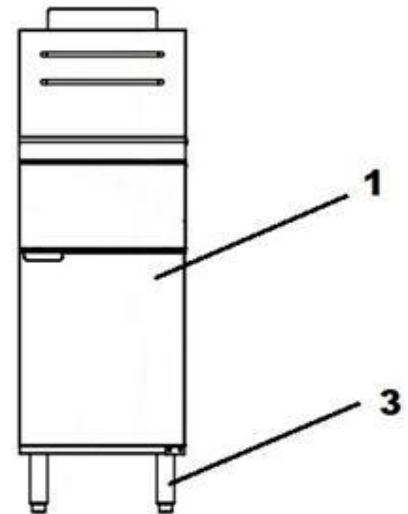

ENTRÉE FLOOR MODEL GAS FRYERS

No.	Part #	Description	F3	F4	F5
1	100106	Door Assembly Complete	1	1	
	100137	Door Assembly Complete			1
	300032	Door Magnet	1	1	1
3	400147	6" Adjustable Leg	4	4	4
	266001-1	Caster Kit, (2 Front Swivel w/Brake, 2 Rear Fixed)	OPT	OPT	OPT
6	400057	Fry Basket (13.25" L x 6.5" W x 6" D)	2	2	
	400039	Fry Basket (17.5" L x 9.25" W x 6" D)			2
8	400072	FLAME GUARD (OPTIONAL)			
9	266863-2	FRYER TO FRYER CONNECTOR STRIP (OPTIONAL)	1	1	
	266863-3	FRYER TO FRYER CONNECTOR STRIP (OPTIONAL)			1
10	266211-1	FRY TANK COVER (OPTIONAL)	1	1	
	266211-2	FRY TANK COVER (OPTIONAL)			1