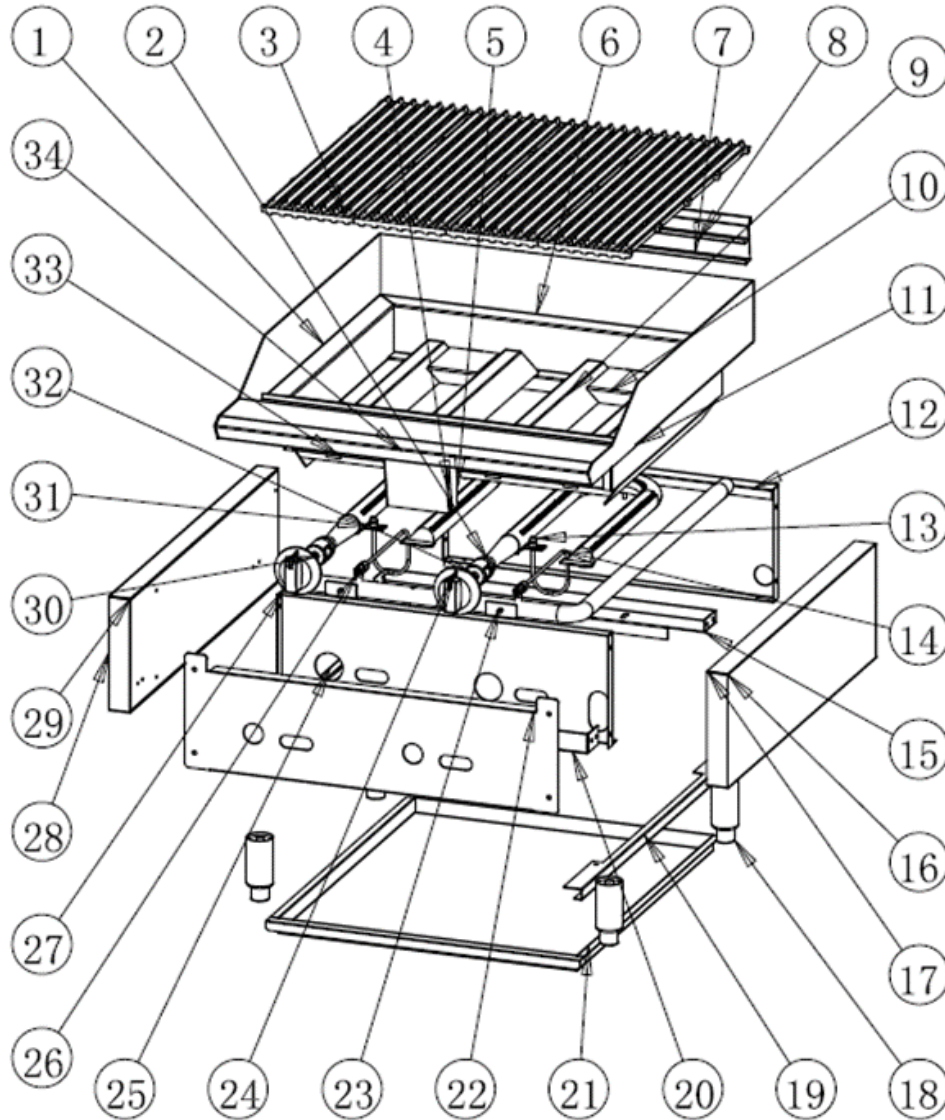

..

KCBR24 Exploded View

KC BR24 Part List

No.	Part Code	Part Name	QTY
1	20232089011	left side plate	1
2	302130387	burner- U shape	2
3	302250147	Top grill	4
4	20229097015	Oil box side plate 1	1
5	20229097016	Oil box side plate 2	1
6	20232089013	back side panel	1
7	20232089016	Reinforce plate 2	1
8	20232089015	Reinforce plate 1	1
9	20232089020	Fire cover	4
10	20232089021	Fire cover 2	2
11	20232089012	right-side plate	1
12	20232089009	back plate	1
13	302130019	pilot	2
14	302060692	pilot pipe	2
15	20232089008	Burner retaining plate	1
16	20232089027	Outer chamber right side plate	1
17	20232089004	Inner chamber right side plate	1
18	302090047	Adjustable feet	4
19	20232089018	right rail	1
20	20232089007	Lower front beam plate	1
21	20232089019	oil drip pan	1
22	20232089029	Front panel	1
14	302180486	Intake pipe	1
24	301110274	knob	2
25	20232089017	left rail	1
26	302220028	Pilot adjustable valve	2
27	20232089006	Front heat shield	1
28	20232089026	Outer chamber left side plate	1
29	20232089003	Inner chamber left side plate	1
30	302220059	Gas valve	2
31	314200003	pilot fixed plate	2
32	302150288	49# Nozzle -LP	4
	302150289	33# Nozzle -NG	4
33	20232089014	Front plate	1
34	20232089010	Front bull nose	1