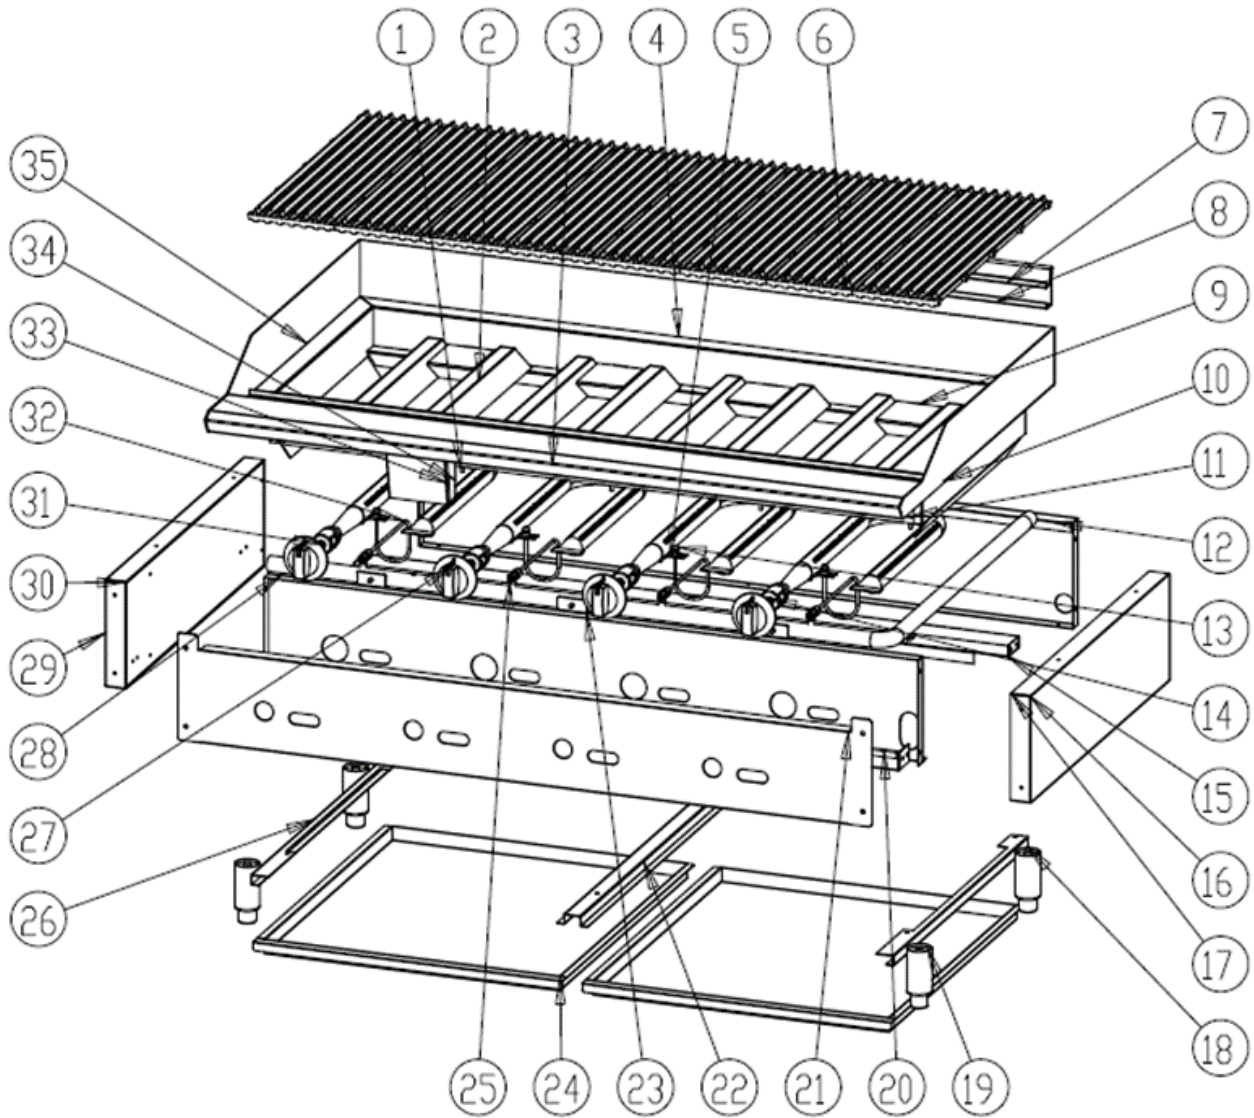

KCBR48 Exploded View

KCBR48 Part List

No.	Part Code	Part Name	QTY
1	302130387	burner- U shape	4
2	20232089020	Fire cover	8
3	20232094006	Front bull nose	1
4	20232094007	back side panel	1
5	314200003	pilot fixed plate	4
6	302250147	Top grill	8
7	20232094009	Reinforce plate 1	1
8	20232094010	Reinforce plate 2	1
9	20232089021	Fire cover 2	4
10	20232089012	right-side plate	1
11	20232094008	Front plate	1
12	20232094005	back plate	1
13	302130019	pilot	4
14	302150288	49# Nozzle -LP	8
	302150289	33# Nozzle -NG	8
15	20232094004	Burner retaining plate	1
16	20232089027	Outer chamber right side plate	1
17	20232089004	Inner chamber right side plate	1
18	20232089018	right rail	1
19	302090047	Adjustable feet	4
20	20232094003	Lower front beam plate	1
21	20232094016	Front panel	1
22	20232094012	Middle rail of oil basin	1
23	302180488	Intake pipe	1
24	20232094011	oil drip pan	2
25	302220028	Pilot adjustable valve	4
26	20232089017	left rail	1
27	301110274	knob	4
28	20232094002	Front heat shield	1
29	20232089026	Outer chamber left side plate	1
30	20232089003	Inner chamber left side plate	1
31	302220059	Gas valve	4
32	302060692	pilot pipe	4
33	20229097015	Oil box side plate 1	1
34	20229097016	Oil box side plate 2	1
35	20232089011	left side plate	1