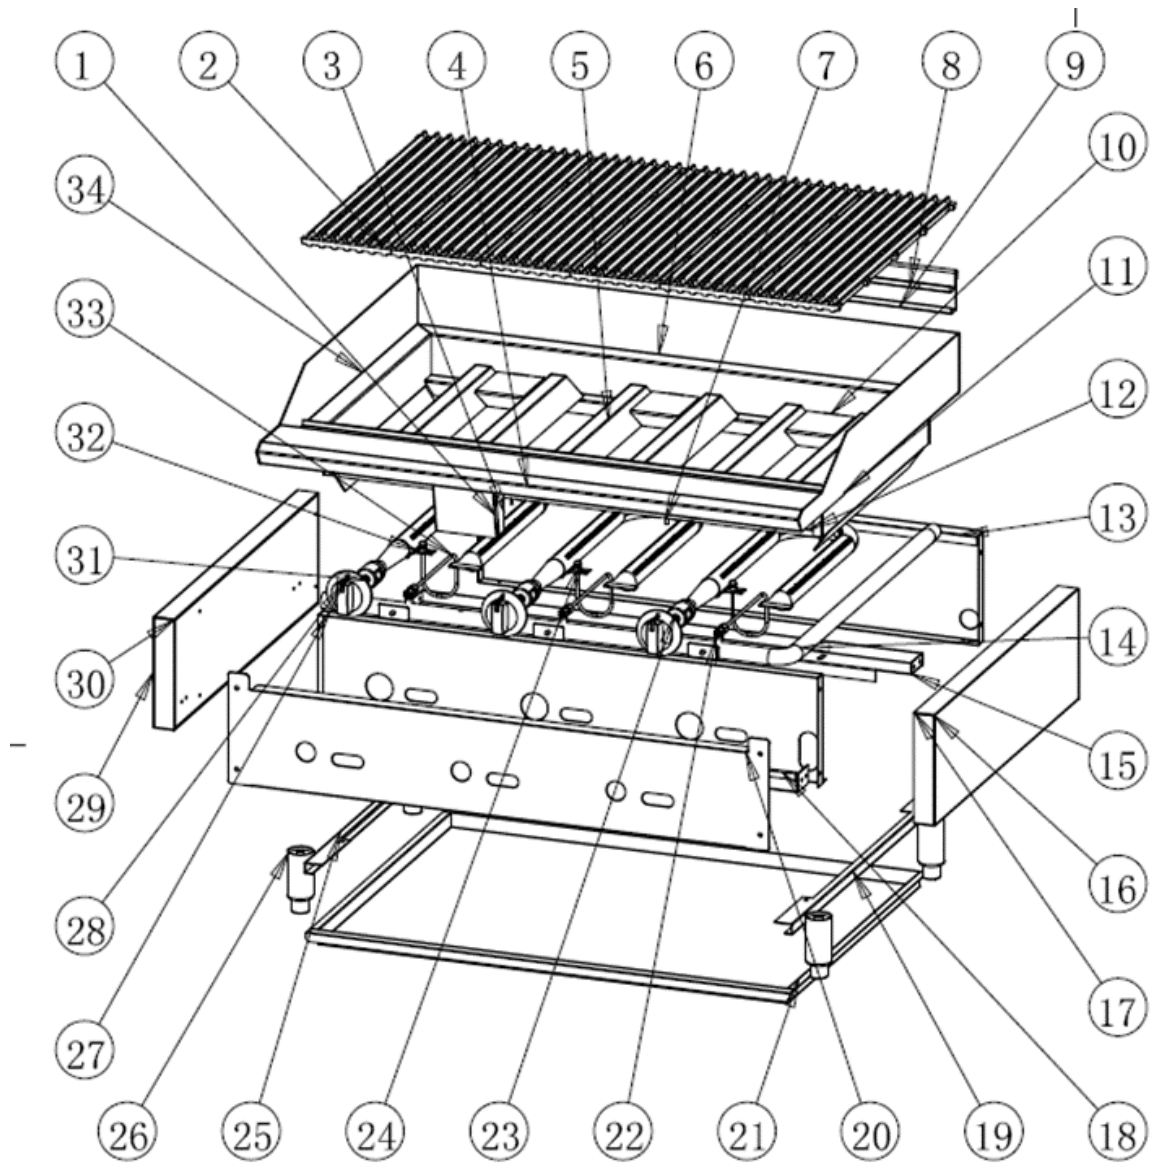

KCBR36 Exploded View

KC BR36 Part List

No.	Part Code	Part Name	QTY
1	20229097015	Oil box side plate 1	1
2	302250147	Top grill	6
3	20229097016	Oil box side plate 2	1
4	20232090006	Front bull nose	1
5	20232089020	Fire cover	6
6	20232090007	back side panel	1
7	302130387	burner- U shape	3
8	20232090009	Reinforce plate 1	1
9	20232090010	Reinforce plate 2	1
10	20232089021	Fire cover 2	3
11	20232089012	right-side plate	1
12	20232090008	Front plate	1
13	20232090005	back plate	1
14	302180487	Intake pipe	1
15	20232090004	Burner retaining plate	1
16	20232089027	Outer chamber right side plate	1
17	20232089004	Inner chamber right side plate	1
18	20232090003	Lower front beam plate	1
19	20232089018	right rail	1
20	20232090014	Front panel	1
21	20232090011	oil drip pan	1
22	302220028	Pilot adjustable valve	3
23	302150288	49# Nozzle -LP	6
	302150289	33# Nozzle -NG	6
24	302130019	pilot	3
25	20232089017	left rail	1
26	302090047	Adjustable feet	4
27	20232090002	Front heat shield	1
28	301110274	knob	3
29	20232089026	Outer chamber left side plate	1
30	20232089003	Inner chamber left side plate	1
31	302220059	Gas valve	3
32	314200003	pilot fixed plate	3
33	302060692	pilot pipe	3
34	20232089011	left side plate	1