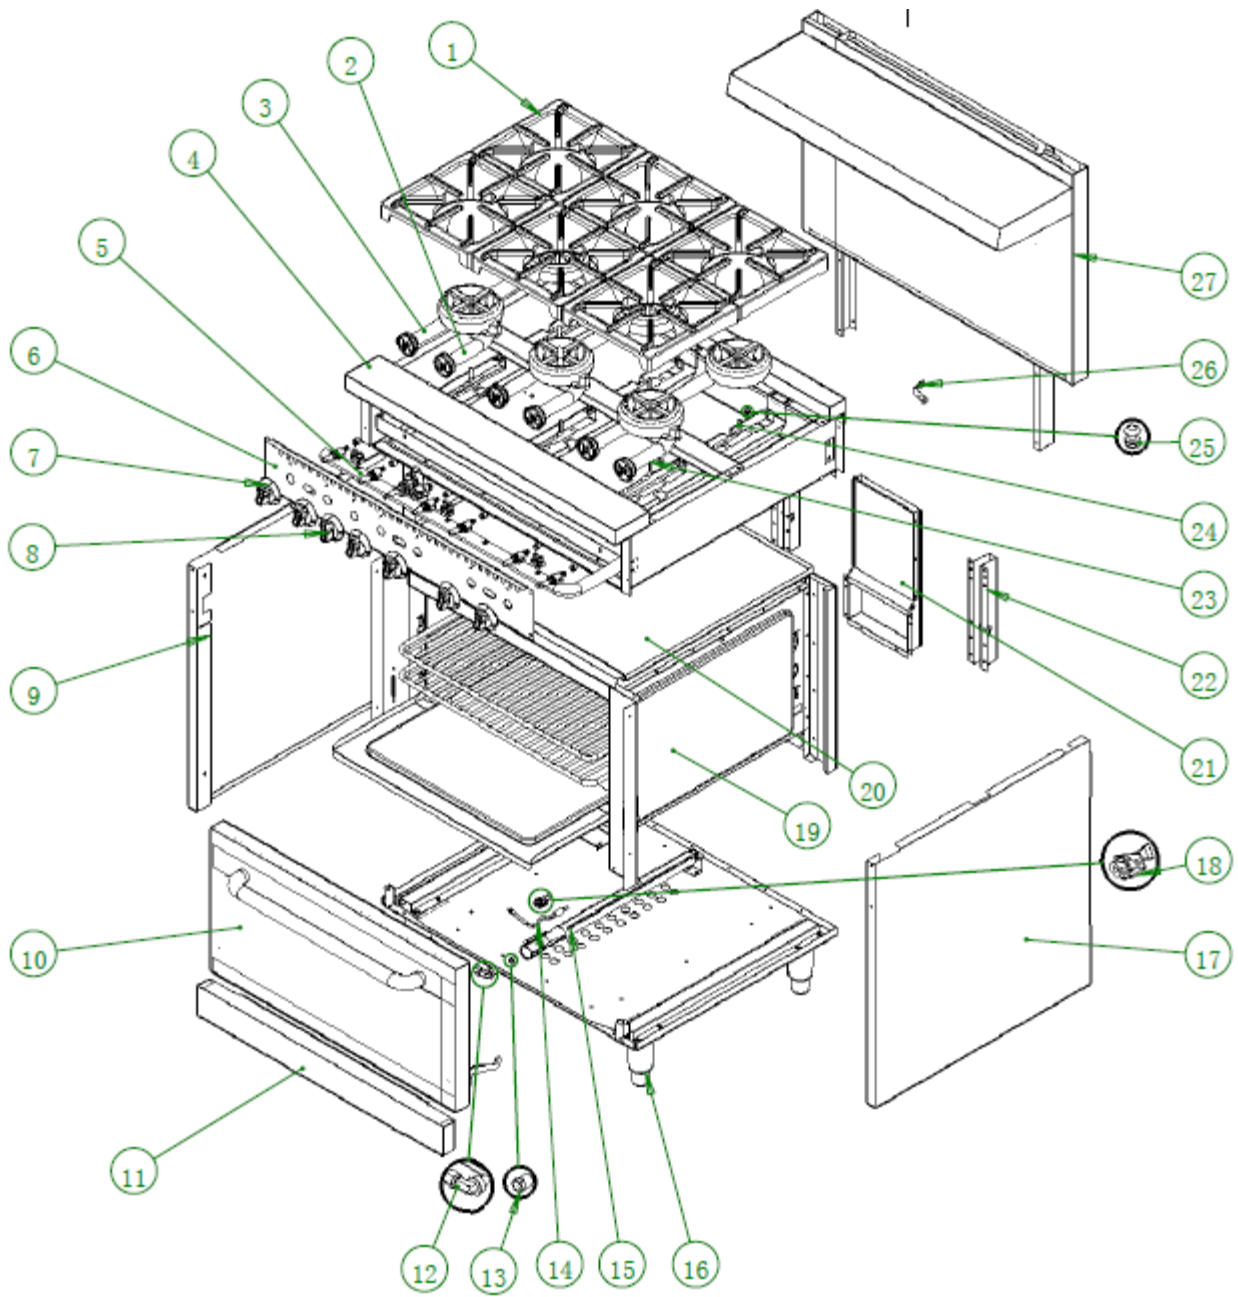

KR6 RANGE MAIN BODY

No.	Part Code	Part Name	QTY
1	302250132	BURNER GRATE	6
2	302250166	BURNER ASSEMBLY (SHORT)	3
3	302250165	BURNER ASSEMBLY (LONG)	3
4	20228077006	FRONT COUNTERTOP	1
5	20128051009	GAS CONTROL ASSEMBLY	1
6	20228051005	FRONT CONTROL PANEL	1
7	301110527	BURNER KNOB	6
	301110390	BURNER KNOB CORE	6
8	301110500	OVEN KNOB	1
	301110389	OVEN KNOB CORE	1
9	20228077010	LEFT SIDE WALL	1
10	20128051005	OVEN DOOR ASSEMBLY	1
11	316130001	LOWER FRONT BEAM SLAB	1
12	302140137	NOZZLE ELBOW	1
13	302150198	OVEN NOZZLE, NG	1
13	302150189	OVEN NOZZLE, LPG	1
14	302170058	Robertshaw THERMOCOUPLE	1
15	302130384	OVEN TUBE BURNER	1
16	302190487	LEG MOUNTING PLATE	4
16	302090158	ADJUSTABLE LEG	4
17	20228077013	RIGHT SIDE WALL	1
18	302130447	OVEN PILOT, LPG	1
18	302130427	OVEN PILOT, NG	1
19	20128051004	OVEN CHAMBER ASSEMBLY	1
20	20228051012	CRUMB TRAY	1
21	20128051007	INNER FLUE ASSEMBLY	1
22	316130004	SLIDE RAIL (REAR BAFFLE)	2
23	302060693	GAS PIPE (PILOT)(SHORT BURNER)	3
24	302060694	GAS PIPE (PILOT)(LONG BURNER)	3
25	302130019	STOVE PILOT	6
26	302060231	PIPE FIXER	1
27	20128051006	BACK PANEL ASSEMBLY	1