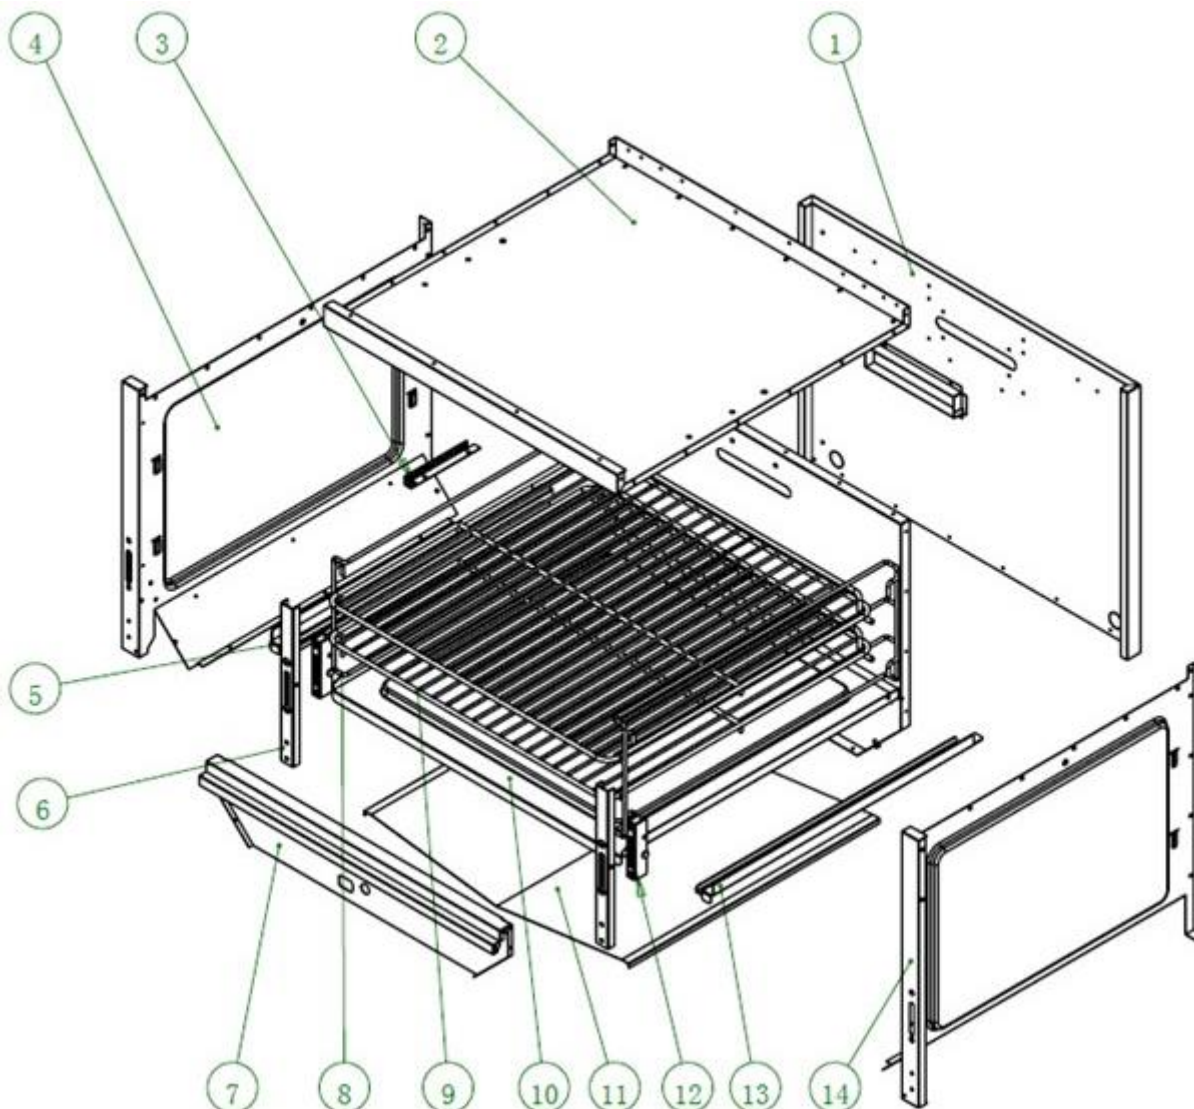

KR10 OVEN CHAMBER ASSEMBLY

No.	Part Code	Part Name	QTY
1	20228059009	REAR SHROUDING ASSEMBLY	1
2	20228051014	OVEN CHAMBER TOP PLATE	1
3	314490021	SENSOR FIXED PLATE	1
4	20228058010	OVEN CHAMBER LEFT PLATE	1
5	316130006	OVEN CHAMBER BOTTOM LEFT LIMIT PLATE	1
6	316120002	OVEN CHAMBER SIDE REINFORCE PLATE	2
7	20228051018	OVEN CHAMBER F LOWER FRONT PLATE	1
8	302110504	RACK HOLDER	2
9	302110503	RACK (CHAMBER)	2
10	302190497	BASEBOARD (CHAMBER)	1
11	20228051028	OVEN CHAMBER BOTTOM REINFORCE PLATE	1
12	302190429	DOOR HINGE	2
13	316130007	OVEN CHAMBER BOTTOM LEFT RIGHT PLATE	1
14	20228058011	OVEN CHAMBER RIGHT PLATE	1