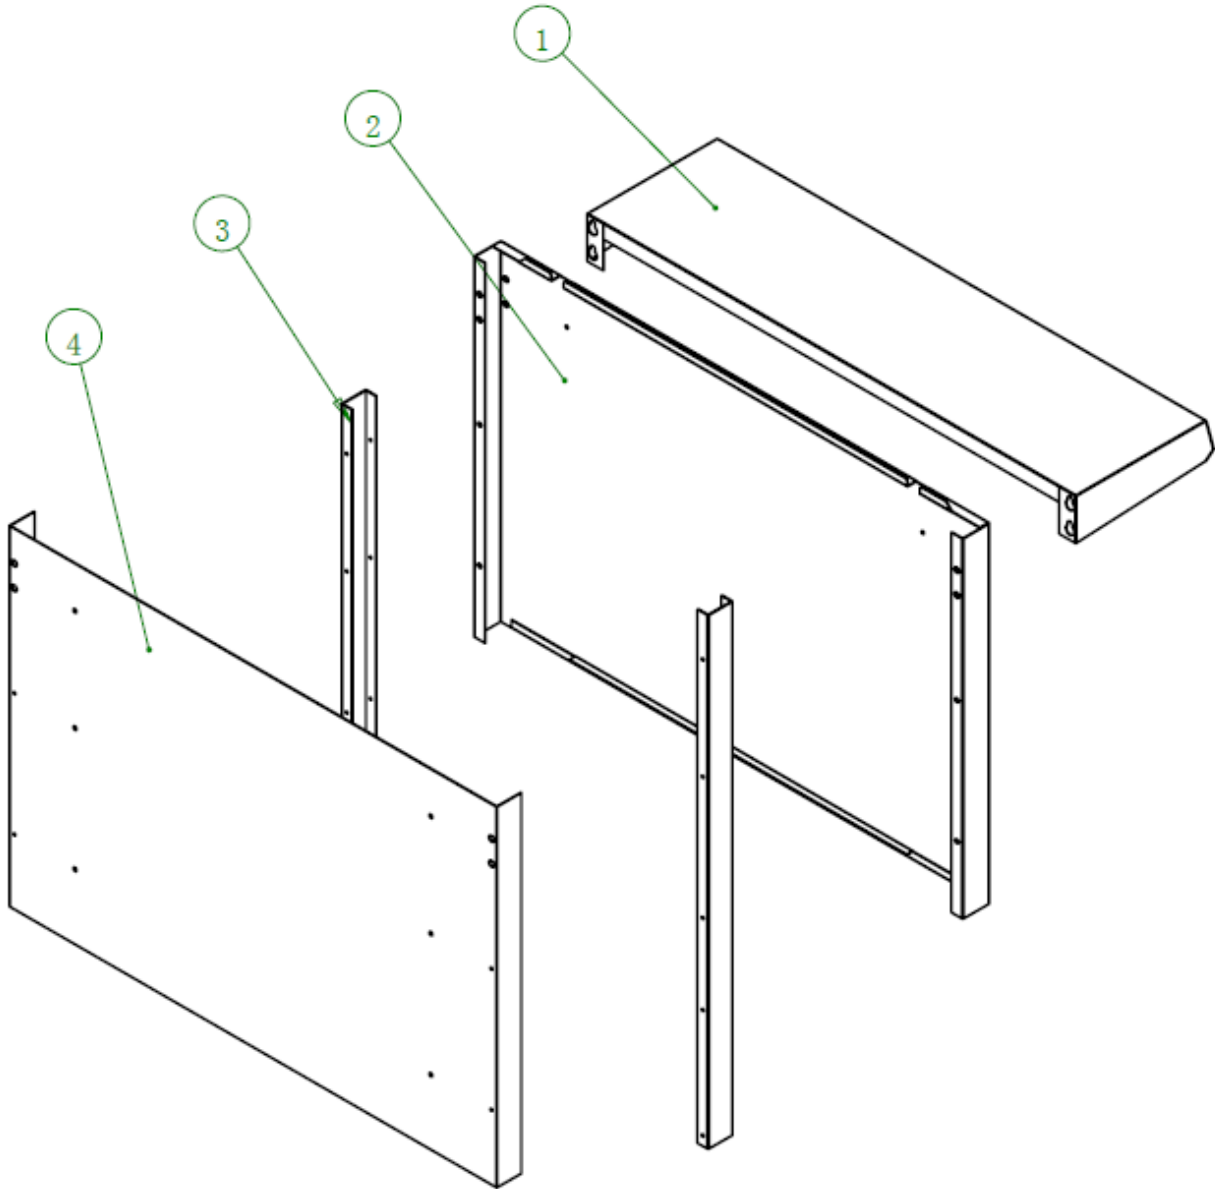

K2G24 BACK PANEL ASSEMBLY

No.	Part Code	Part Name	QTY
1	20228051041	DECORATIVE COVER	1
2	20228051038	BACK FRONT PANEL	1
3	20228051040	BACK SUPPORT PANEL	2
4	316130010	BACK REAR PANEL	1