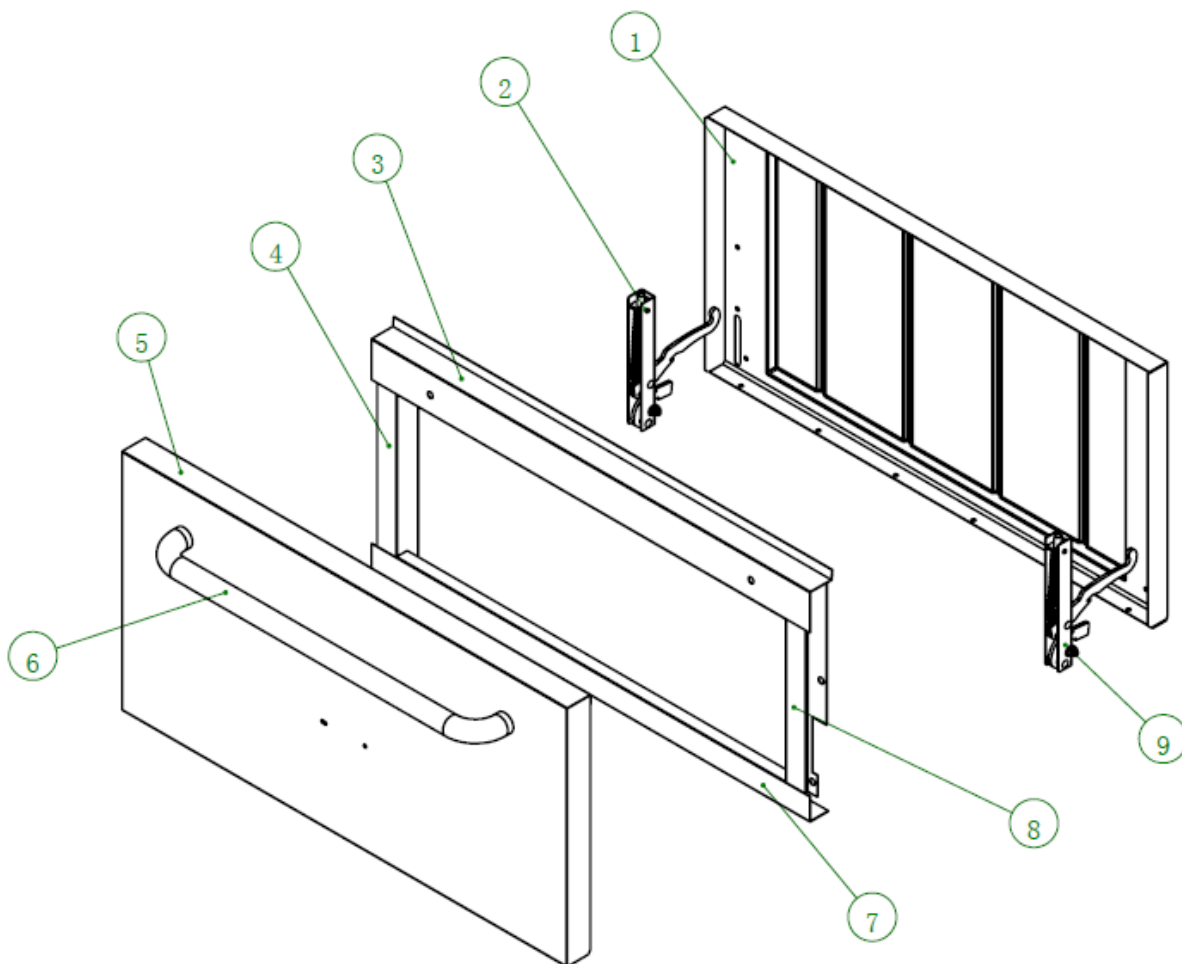

KR6 OVEN DOOR ASSEMBLY

No.	Part Code	Part Name	QTY
1	20228051034	DOOR INNER PLATE	1
2	302190430	DOOR HINGE LEFT	1
3	20228051036	OVEN DOOR TOP REINFORCE	1
4	20228051037	OVEN DOOR LEFT REINFORCE	1
5	20228051033	DOOR OUTSIDE PLATE	1
6	302070144	DOOR HANDLE	1
7	20228051035	OVEN DOOR BOTTOM REINFORCE	1
8	20228051093	OVEN DOOR RIGHT REINFORCE	1
9	302190428	DOOR HINGE RIGHT	1