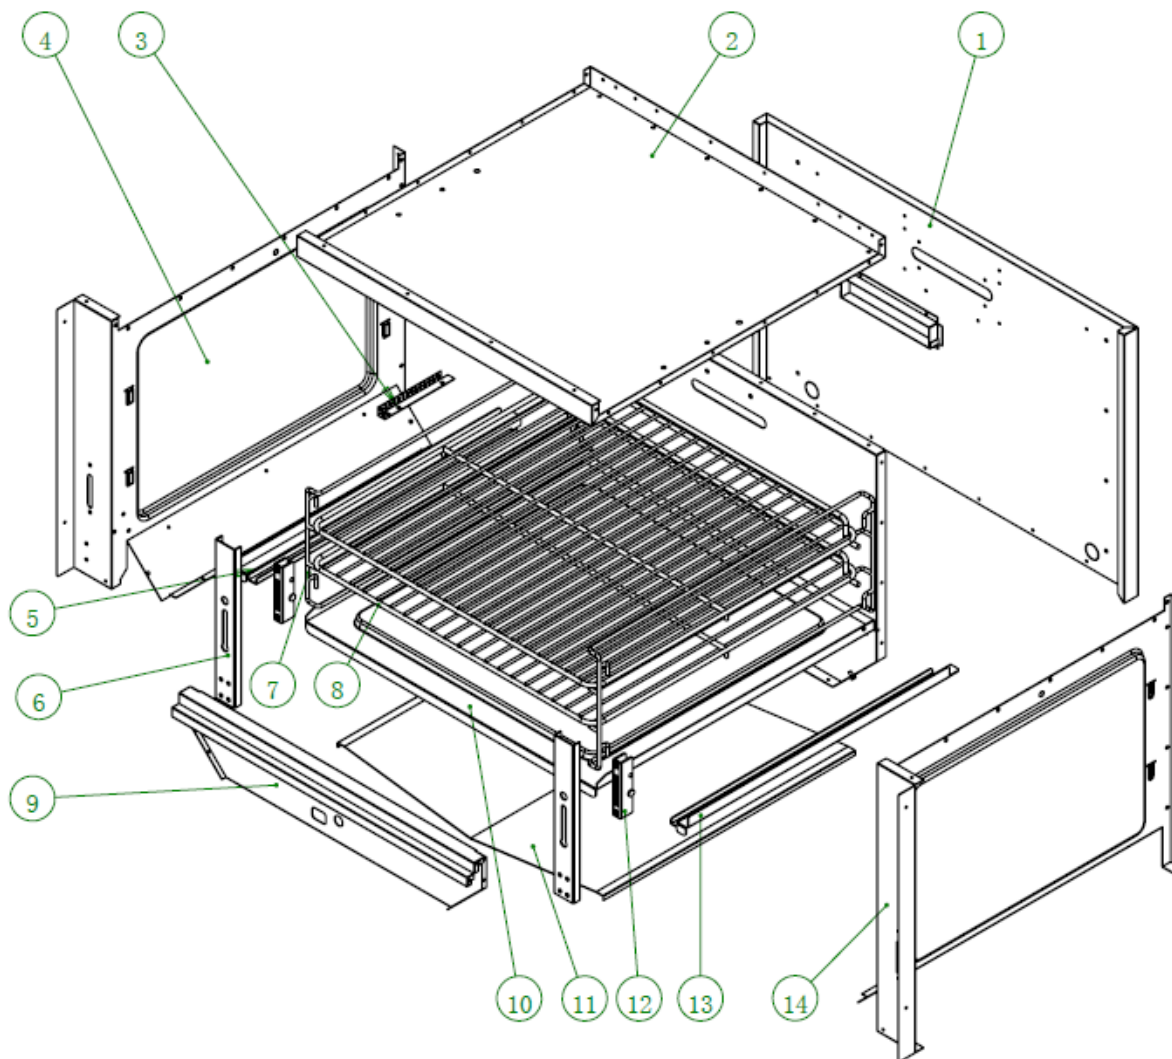

KR6 OVEN CHAMBER ASSEMBLY

No.	Part Code	Part Name	QTY
1	20228051019	REAR SHROUDING ASSEMBLY	1
2	20228051014	OVEN CHAMBER TOP PLATE	1
3	314490021	SENSOR FIXED PLATE	1
4	20228051015	OVEN CHAMBER LEFT PLATE	1
5	316130006	OVEN CHAMBER BOTTOM LEFT LIMIT PLATE	1
6	316130002	OVEN CHAMBER SIDE REINFORCE PLATE	2
7	302110504	RACK HOLDER	2
8	302110503	RACK (CHAMBER)	2
9	20228051018	OVEN CHAMBER F LOWER FRONT PLATE	1
10	302190497	BASEBOARD (CHAMBER)	1
11	20228051028	OVEN CHAMBER BOTTOM REINFORCE PLATE	1
12	302190429	DOOR HINGE	2
13	316130007	OVEN CHAMBER BOTTOM LEFT RIGHT PLATE	1
14	20228051016	OVEN CHAMBER RIGHT PLATE	1