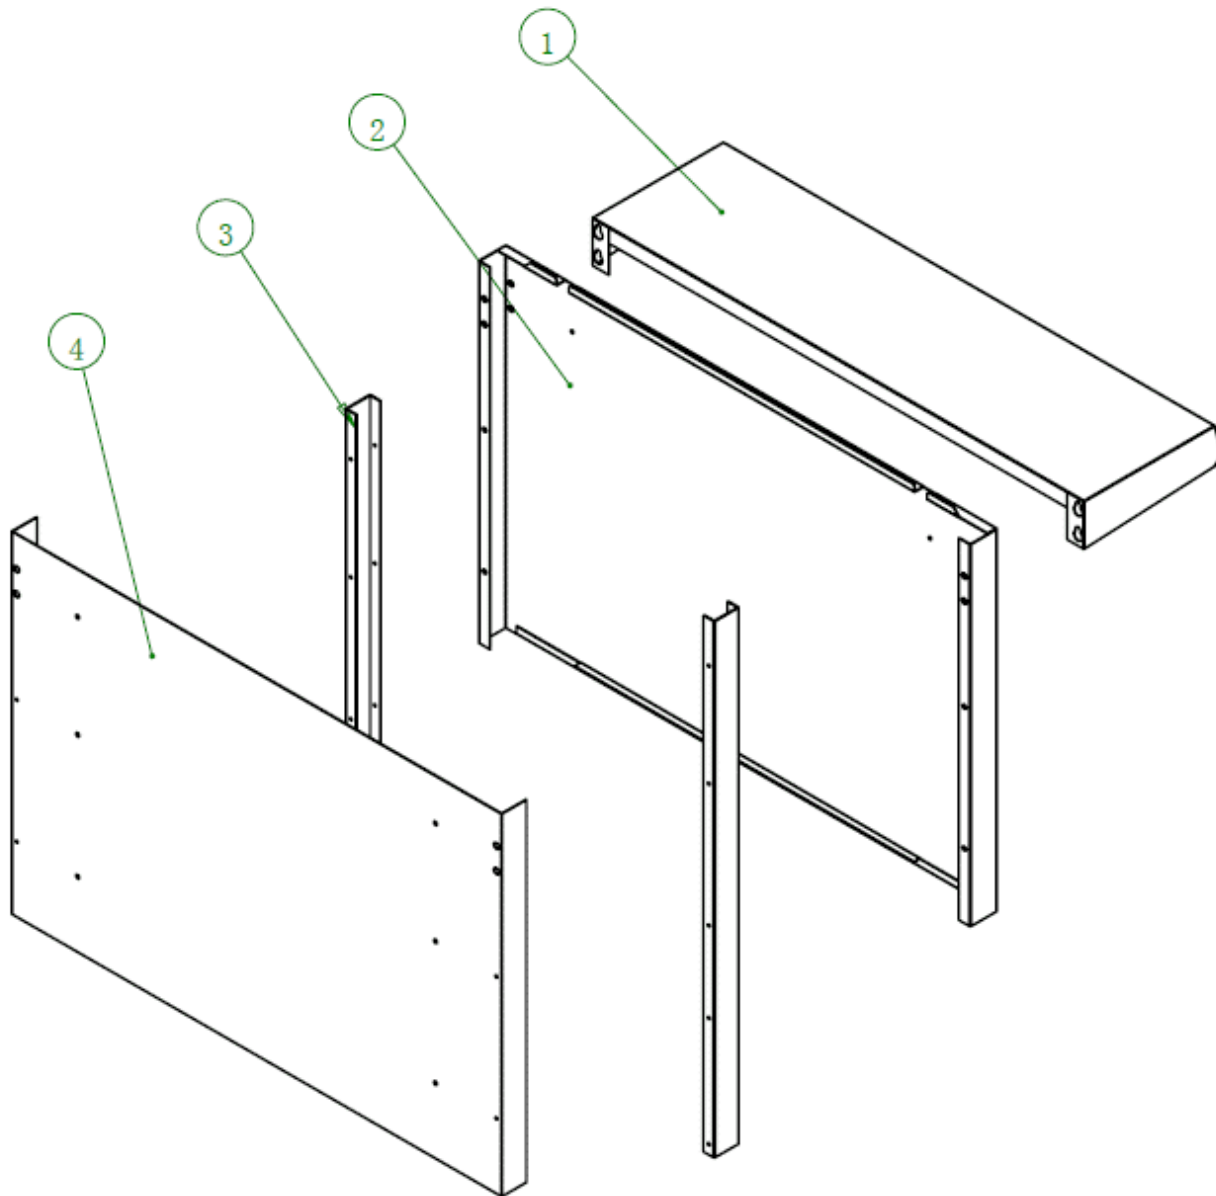

KR6 BACK PANEL ASSEMBLY

No.	Part Code	Part Name	QTY
1	20228051041	DECORATIVE COVER	1
2	20228051038	BACK FRONT PANEL	1
3	20228051040	BACK SUPPORT PANEL	2
4	316130010	BACK REAR PANEL	1