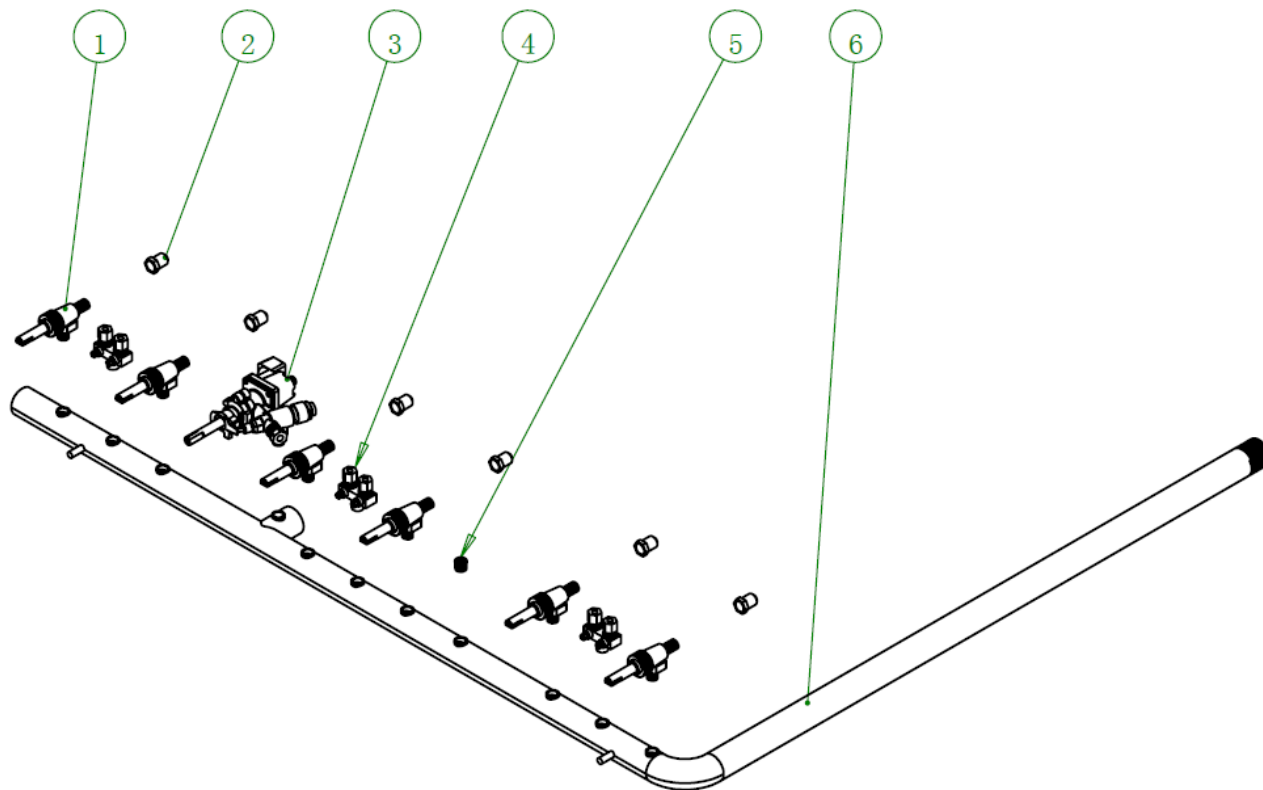

KR6 GAS CONTROL ASSEMBLY

No.	Part Code	Part Name	QTY
1	302050051	GAS STOVE VALVE	6
2	302150190	BURNER NOZZLE, LPG	6
	302150198	BURNER NOZZLE, NG	6
3	302220127	GAS OVEN VALVE	1
4	302220027	PILOT VALVE	3
5	302200620	SCREW	1
6	302180441	GAS INLET PIPE ASSEMBLY	1