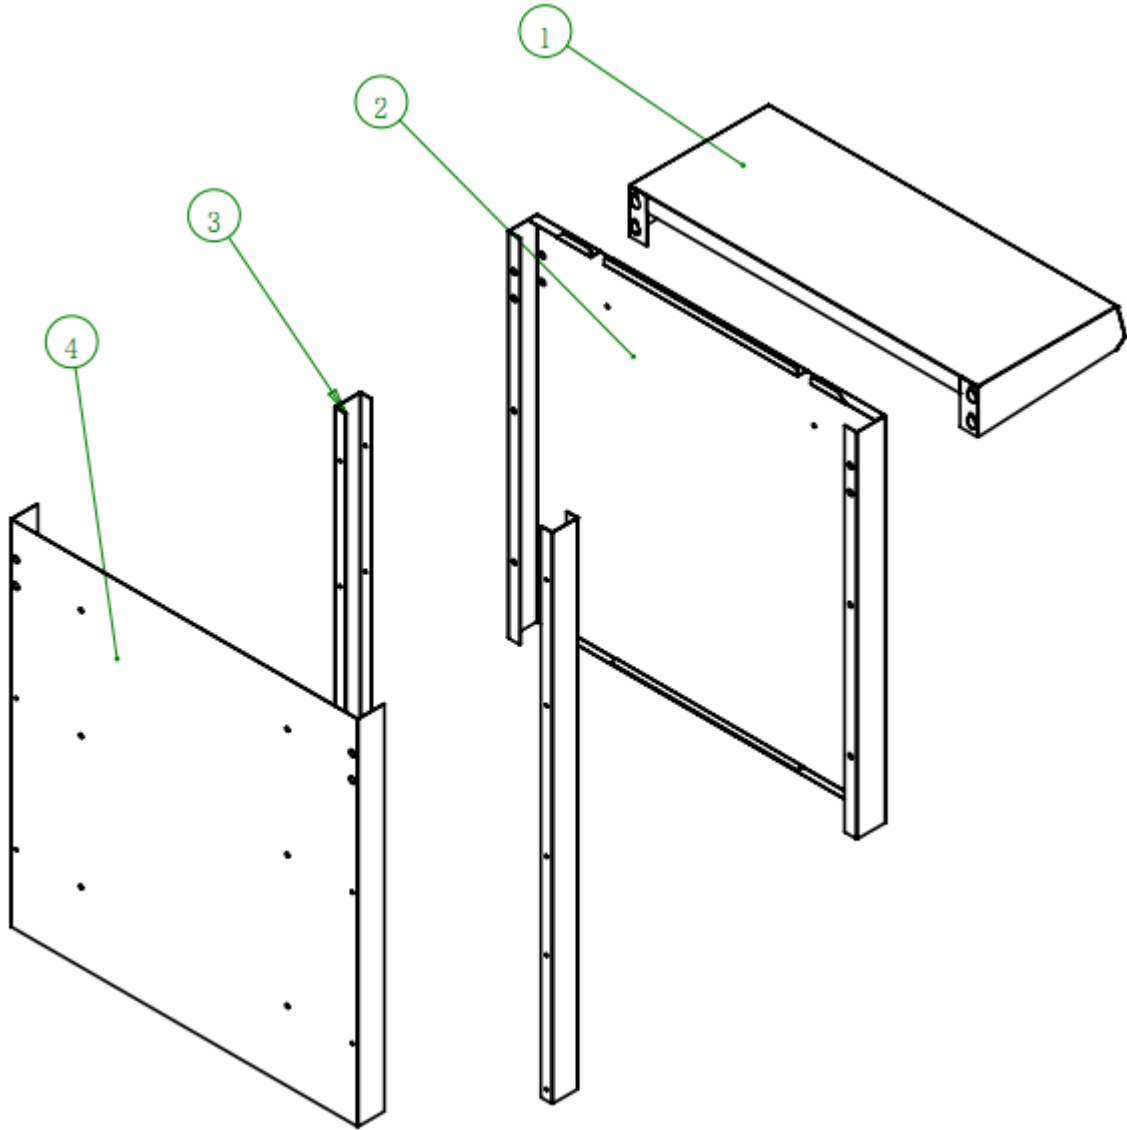

KR4 BACK PANEL ASSEMBLY

No.	Part Code	Part Name	QTY
1	20228058028	DECORATIVE COVER	1
2	20228058026	BACK FRONT PANEL	1
3	20228051040	BACK SUPPORT PANEL	2
4	316120003	BACK REAR PANEL	1