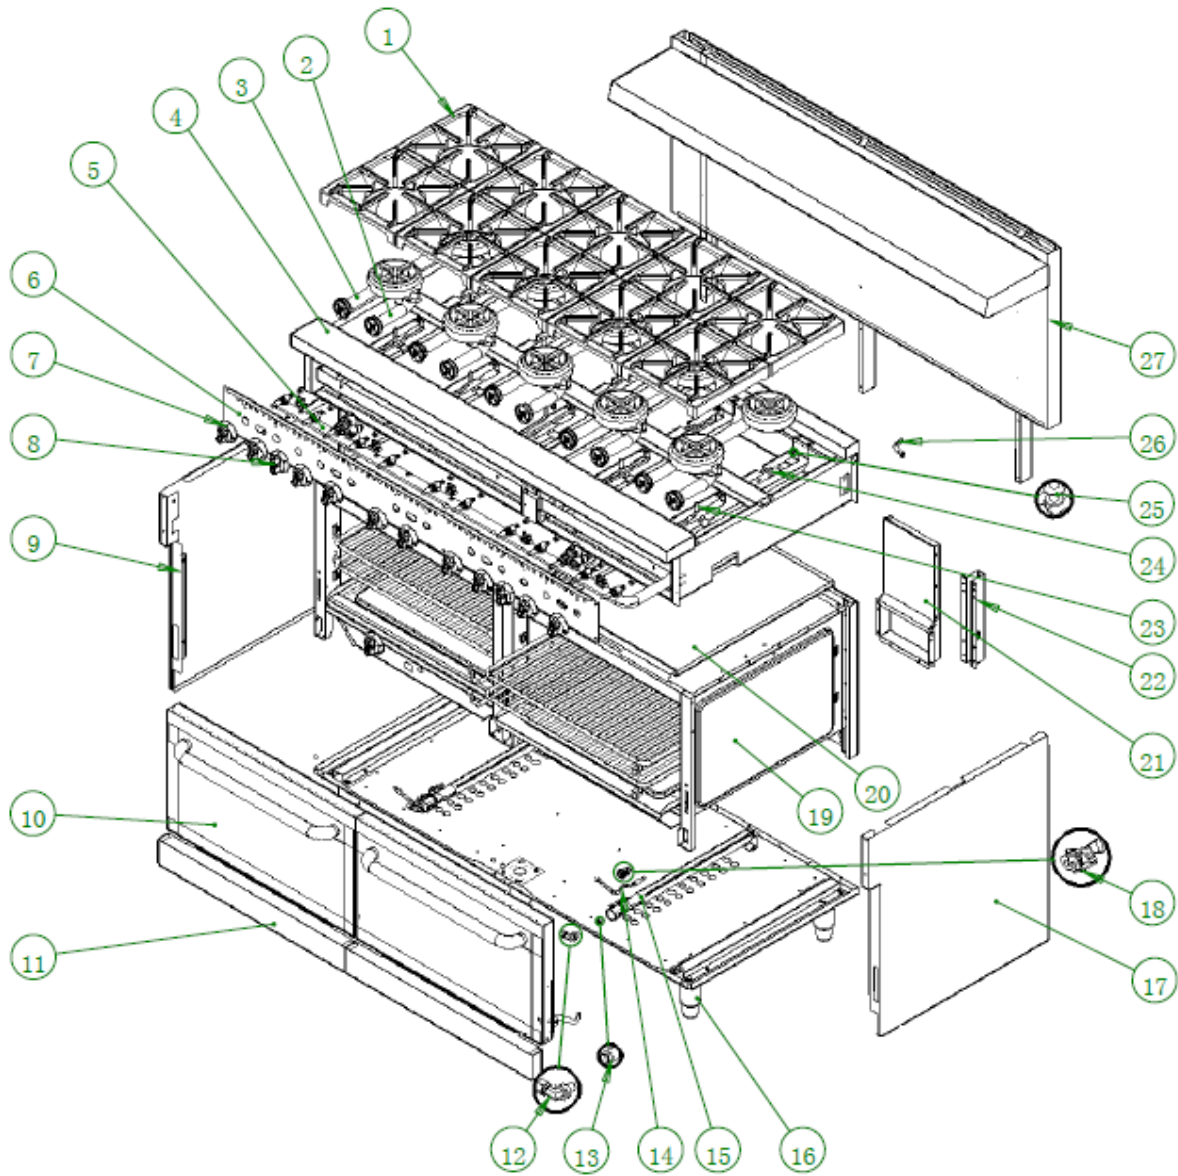

KR10 RANGE MAIN BODY

S SERIES REPLACEMENT PARTS

No.	Part Code	Part Name	QTY
1	302250132	BURNER GRATE	10
2	302250166	BURNER ASSEMBLY (SHORT)	5
3	302250165	BURNER ASSEMBLY (LONG)	5
4	20228059001	FRONT COUNTERTOP	1
5	20128059003	GAS CONTROL ASSEMBLY	1
6	20228059007	FRONT CONTROL PANEL	1
7	301110527	BURNER KNOB	10
	301110390	BURNER KNOB CORE	10
8	301110500	OVEN KNOB	2
	301110389	OVEN KNOB CORE	2
9	20228078022	LEFT SIDE WALL	1
10	20128059005	OVEN DOOR ASSEMBLY	2
11	316140001	LOWER FRONT BEAM SLAB	2
12	302140137	NOZZLE ELBOW	2
13	302150198	OVEN NOZZLE, NG	2
13	302150189	OVEN NOZZLE, LPG	2
14	302170058	Robertshaw THERMOCOUPLE	2
15	302130384	OVEN TUBE BURNER	2
16	302190487	LEG MOUNTING PLATE	6
16	302090158	ADJUSTABLE LEG	6
17	20228078024	RIGHT SIDE WALL	1
18	302130447	OVEN PILOT, LPG	2
18	302130427	OVEN PILOT, NG	2
19	20128059004	OVEN CHAMBER ASSEMBLY	2
20	20228058007	CRUMB TRAY	1
21	20128051007	INNER FLUE ASSEMBLY	2
22	316130004	SLIDE RAIL (REAR BAFFLE)	2
23	302060693	GAS PIPE (PILOT)(SHORT BURNER)	5
24	302060694	GAS PIPE (PILOT)(LONG BURNER)	5
25	302130019	STOVE PILOT	10
26	302060231	PIPE FIXER	1
27	20128059006	BACK PANEL ASSEMBLY	1