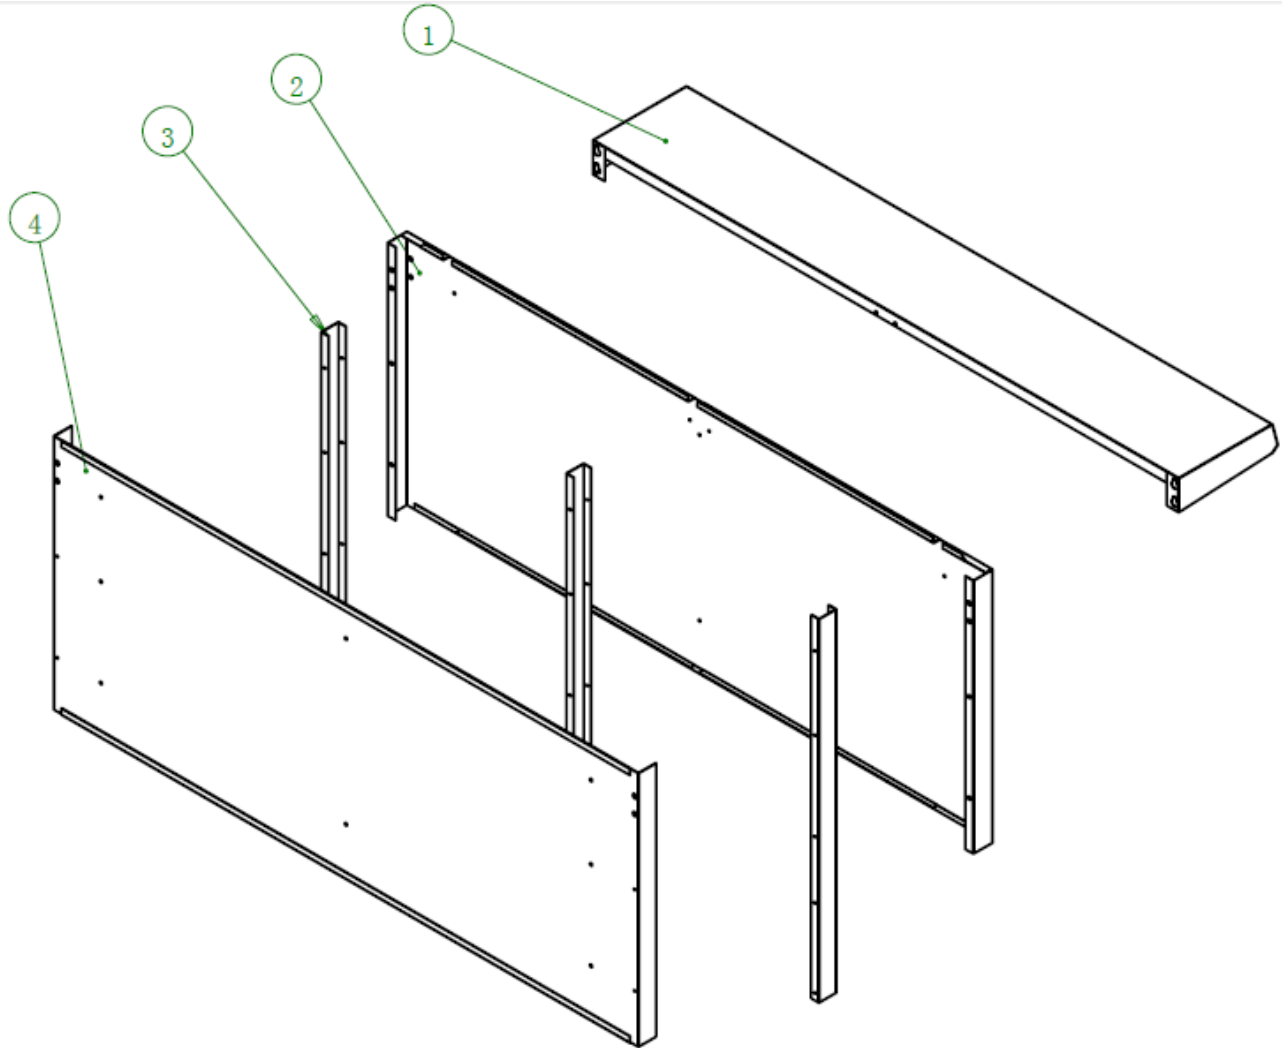

K6G24 BACK PANEL ASSEMBLY

No.	Part Code	Part Name	QTY
1	20228059018	DECORATIVE COVER	1
2	20228059016	BACK FRONT PANEL	1
3	20228051040	BACK SUPPORT PANEL	3
4	20228059017	BACK REAR PANEL	1