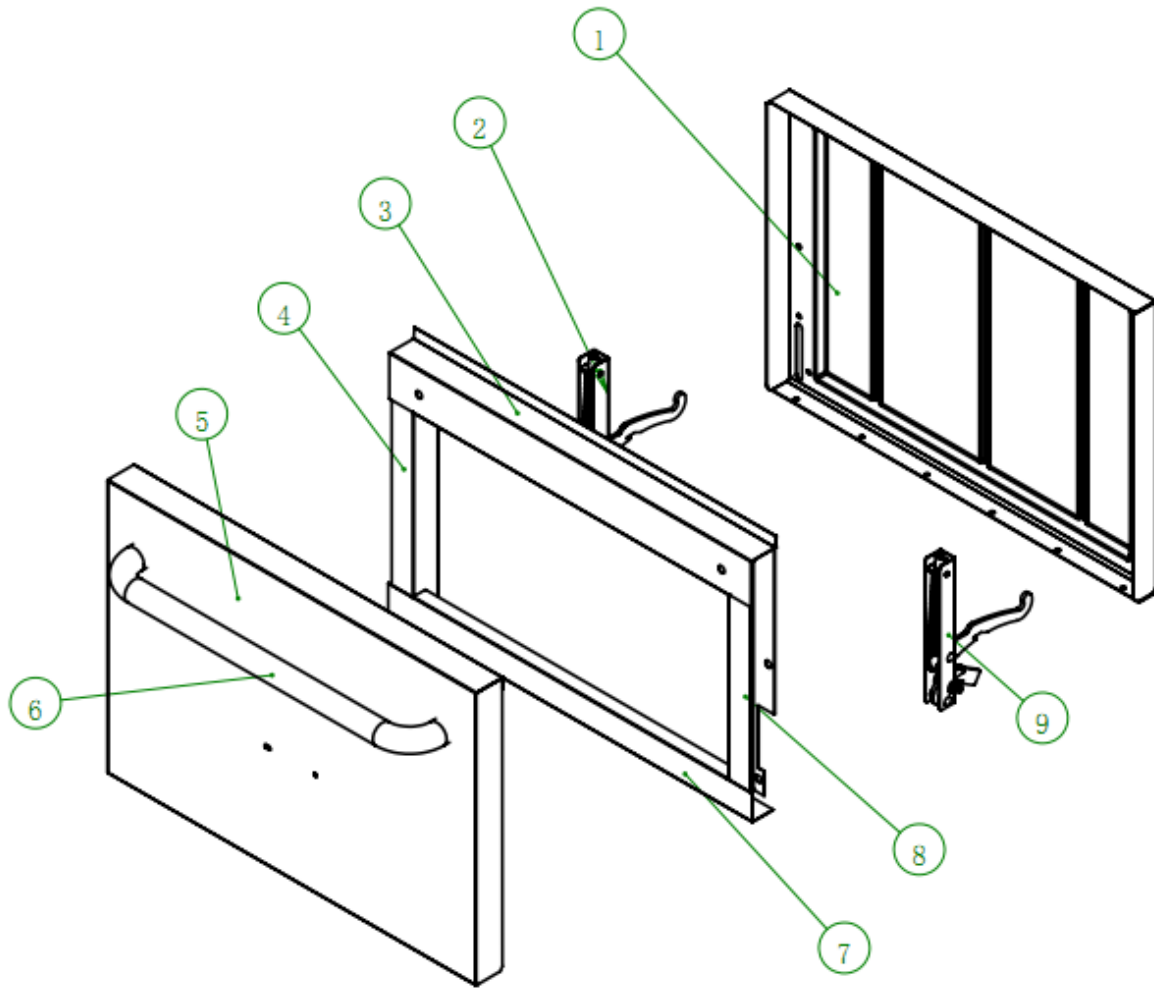

KR4 OVEN DOOR ASSEMBLY

No.	Part Code	Part Name	QTY
1	20228058023	DOOR INNER PLATE	1
2	302190430	DOOR HINGE LEFT	1
3	20228058025	OVEN DOOR TOP REINFORCE	1
4	20228051037	OVEN DOOR LEFT REINFORCE	1
5	20228058051	DOOR OUTSIDE PLATE	1
6	302070220	DOOR HANDLE	1
7	20228058024	OVEN DOOR BOTTOM REINFORCE	1
8	20228051093	OVEN DOOR RIGHT REINFORCE	1
9	302190428	DOOR HINGE RIGHT	1