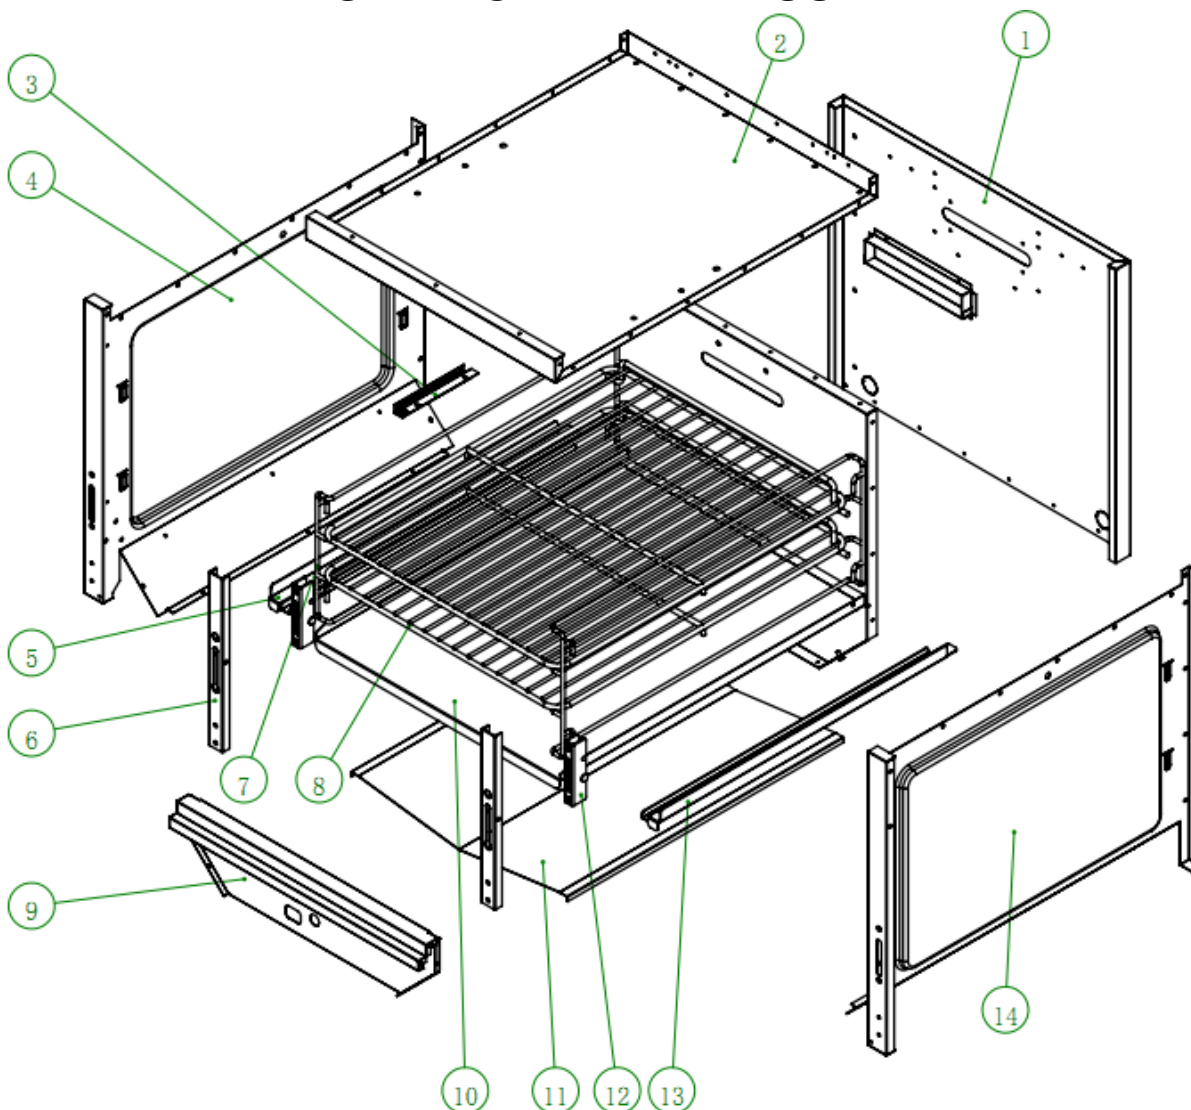

KR4 OVEN CHAMBER ASSEMBLY

No.	Part Code	Part Name	QTY
1	20228058014	REAR SHROUDING ASSEMBLY	1
2	20228058009	OVEN CHAMBER TOP PLATE	1
3	314490021	SENSOR FIXED PLATE	1
4	20228058010	OVEN CHAMBER LEFT PLATE	1
5	316130006	OVEN CHAMBER BOTTOM LEFT LIMIT PLATE	1
6	316120002	OVEN CHAMBER SIDE REINFORCE PLATE	2
7	302110504	RACK HOLDER	2
8	302110557	RACK (CHAMBER)	2
9	20228058013	OVEN CHAMBER F LOWER FRONT PLATE	1
10	302190496	BASEBOARD (CHAMBER)	1
11	20228058017	OVEN CHAMBER BOTTOM REINFORCE PLATE	1
12	302190429	DOOR HINGE	2
13	316130007	OVEN CHAMBER BOTTOM LEFT RIGHT PLATE	1
14	20228058011	OVEN CHAMBER RIGHT PLATE	1