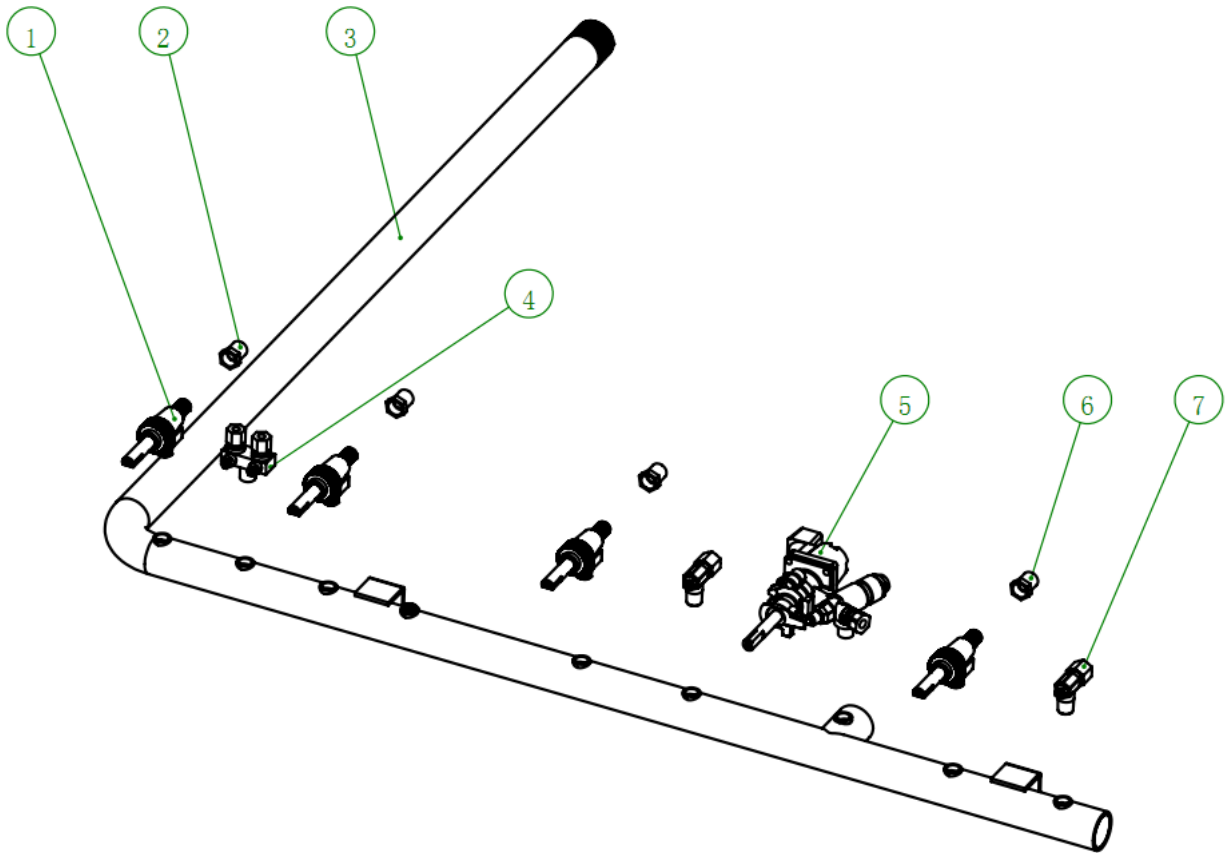

K2G24 GAS CONTROL ASSEMBLY

No.	Part Code	Part Name	QTY
1	302050051	RB091 GAS VALVE	4
2	302150198	BURNER NOZZLE, NG	2
	302150190	BURNER NOZZLE, LPG	2
3	302181089	GAS INLET PIPE ASSEMBLY	1
4	302220027	NG/LPG REGULATING VALVE	1
5	302220127	GAS VALVE	1
6	302150193	GRIDDLE NOZZLE, LPG	2
6	302150197	GRIDDLE NOZZLE, NG	2
7	302220028	NG/LPG REGULATING VALVE	2