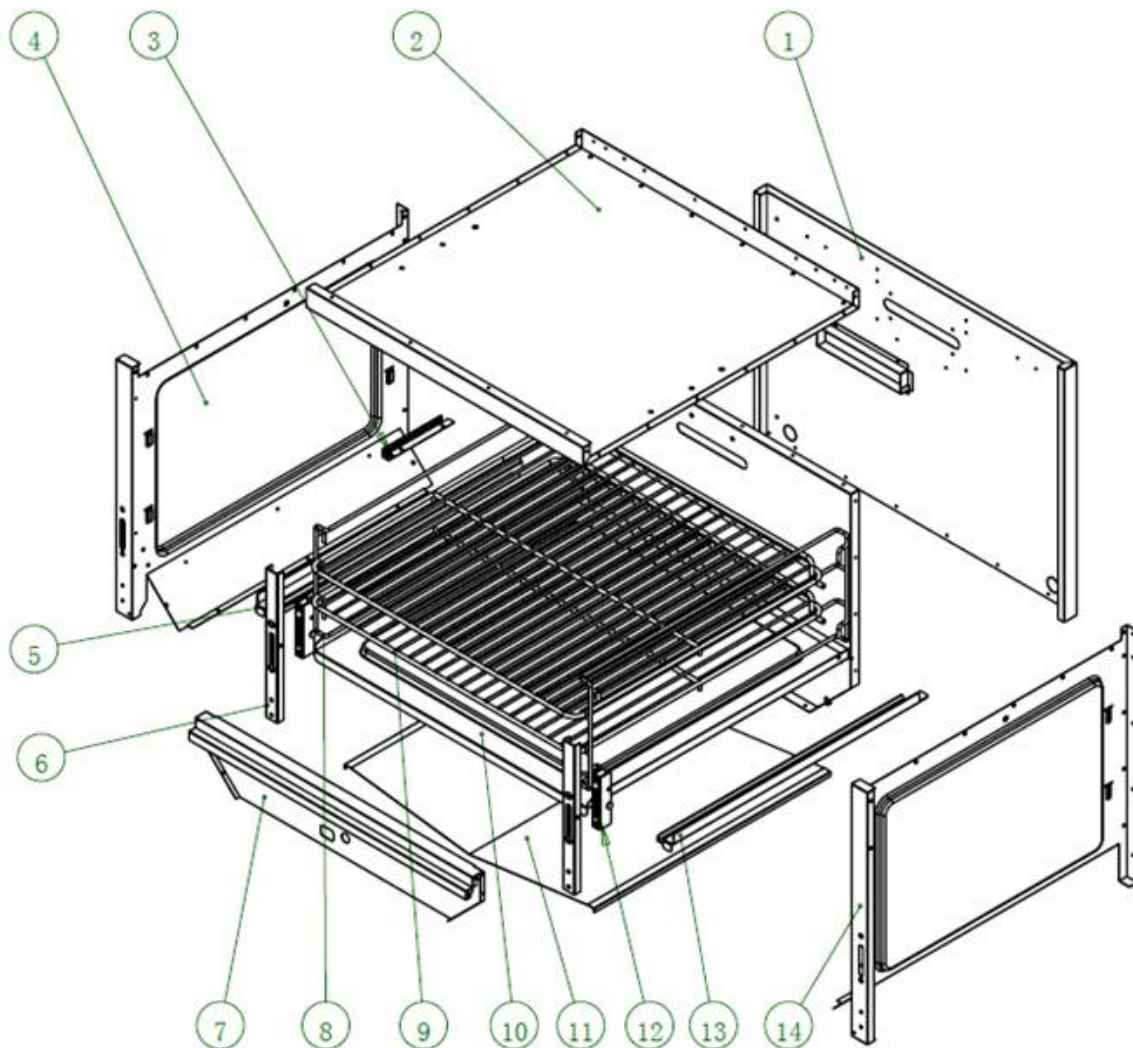

K6G24 OVEN CHAMBER ASSEMBLY

No.	Part Code	Part Name	QTY
1	20228059009	REAR SHROUDING ASSEMBLY	1
2	20228051014	OVEN CHAMBER TOP PLATE	1
3	314490021	SENSOR FIXED PLATE	1
4	20228058010	OVEN CHAMBER LEFT PLATE	1
5	316130006	OVEN CHAMBER BOTTOM LEFT LIMIT PLATE	1
6	316120002	OVEN CHAMBER SIDE REINFORCE PLATE	2
7	20228051018	OVEN CHAMBER F LOWER FRONT PLATE	1
8	302110504	RACK HOLDER	2
9	302110503	RACK (OVEN CHAMBER)	2
10	302190497	OVEN CHAMBER BOTTOM PLATE	1
11	20228051028	OVEN CHAMBER BOTTOM REINFORCE PLATE	1
12	302190429	DOOR HINGE	2
13	316130007	OVEN CHAMBER BOTTOM LEFT RIGHT PLATE	1
14	20228058011	OVEN CHAMBER RIGHT PLATE	1