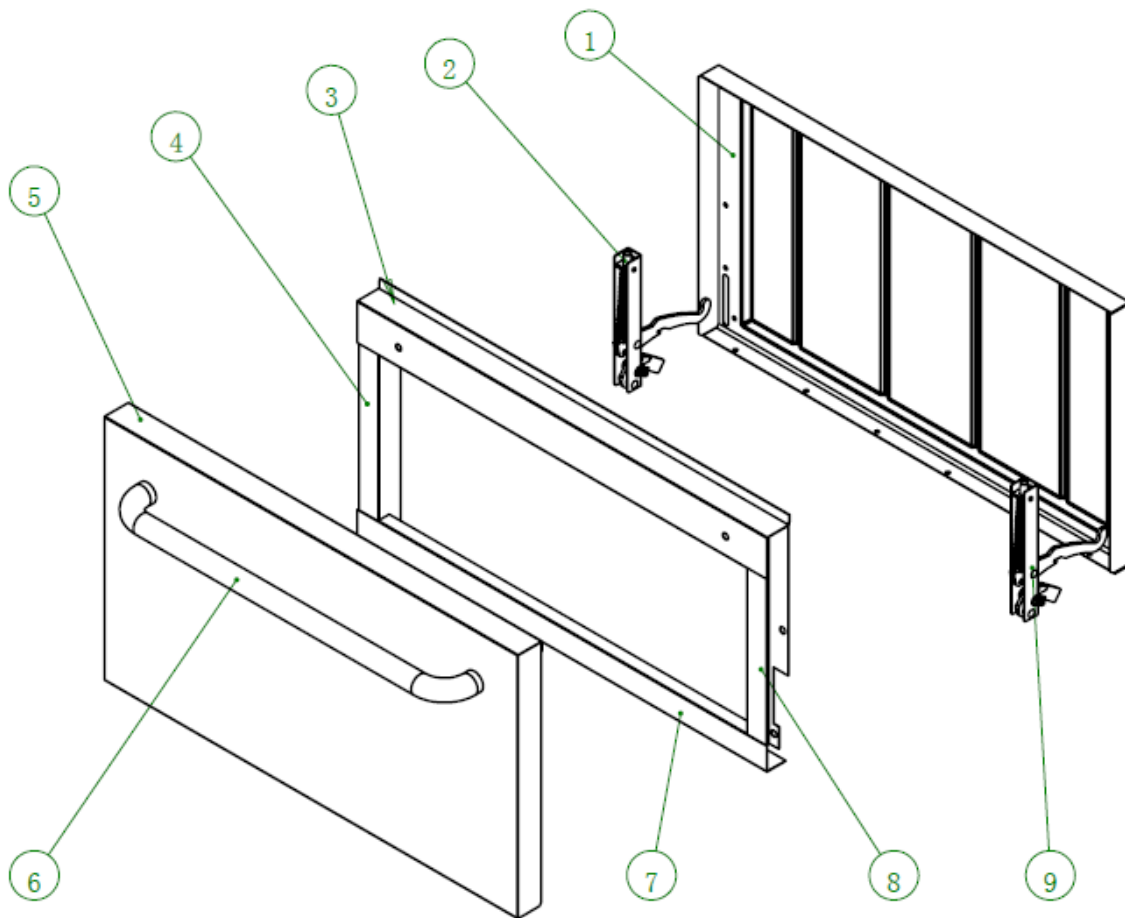

K6G24 OVEN DOOR ASSEMBLY

No.	Part Code	Part Name	QTY
1	20228059013	DOOR INNER PLATE	1
2	302190430	DOOR HINGE LEFT	1
3	20228059015	OVEN DOOR TOP REINFORCE	1
4	20228051037	OVEN DOOR LEFT REINFORCE	1
5	20228059027	DOOR OUTSIDE PLATE	1
6	302070144	DOOR HANDLE	1
7	20228059014	OVEN DOOR BOTTOM REINFORCE	1
8	20228051093	OVEN DOOR RIGHT REINFORCE	1
9	302190428	DOOR HINGE RIGHT	1