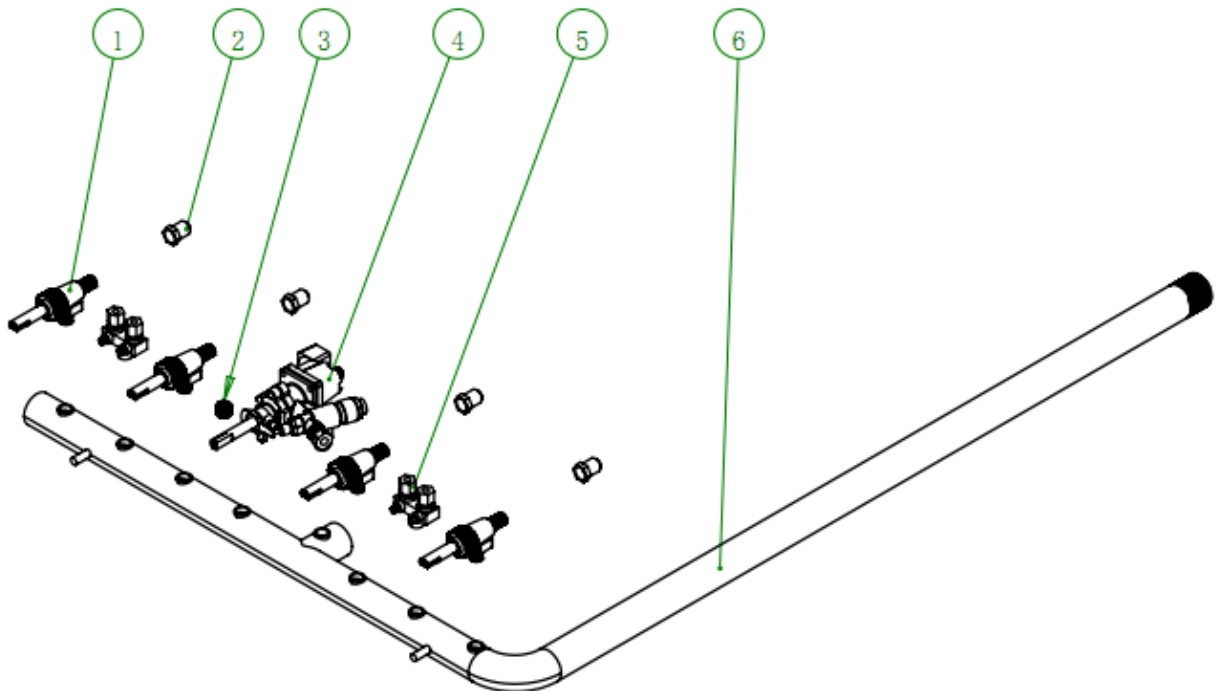

KR4 GAS CONTROL ASSEMBLY

No.	Part Code	Part Name	QTY
1	302050051	GAS STOVE VALVE	4
2	302150190	BURNER NOZZLE, LPG	4
2	302150198	BURNER NOZZLE, NG	4
3	302200620	SCREW	1
4	302220127	GAS OVEN VALVE	1
5	302220027	NG/LPG REGULATING VALVE	2
6	302180496	GAS INLET PIPE ASSEMBLY	1