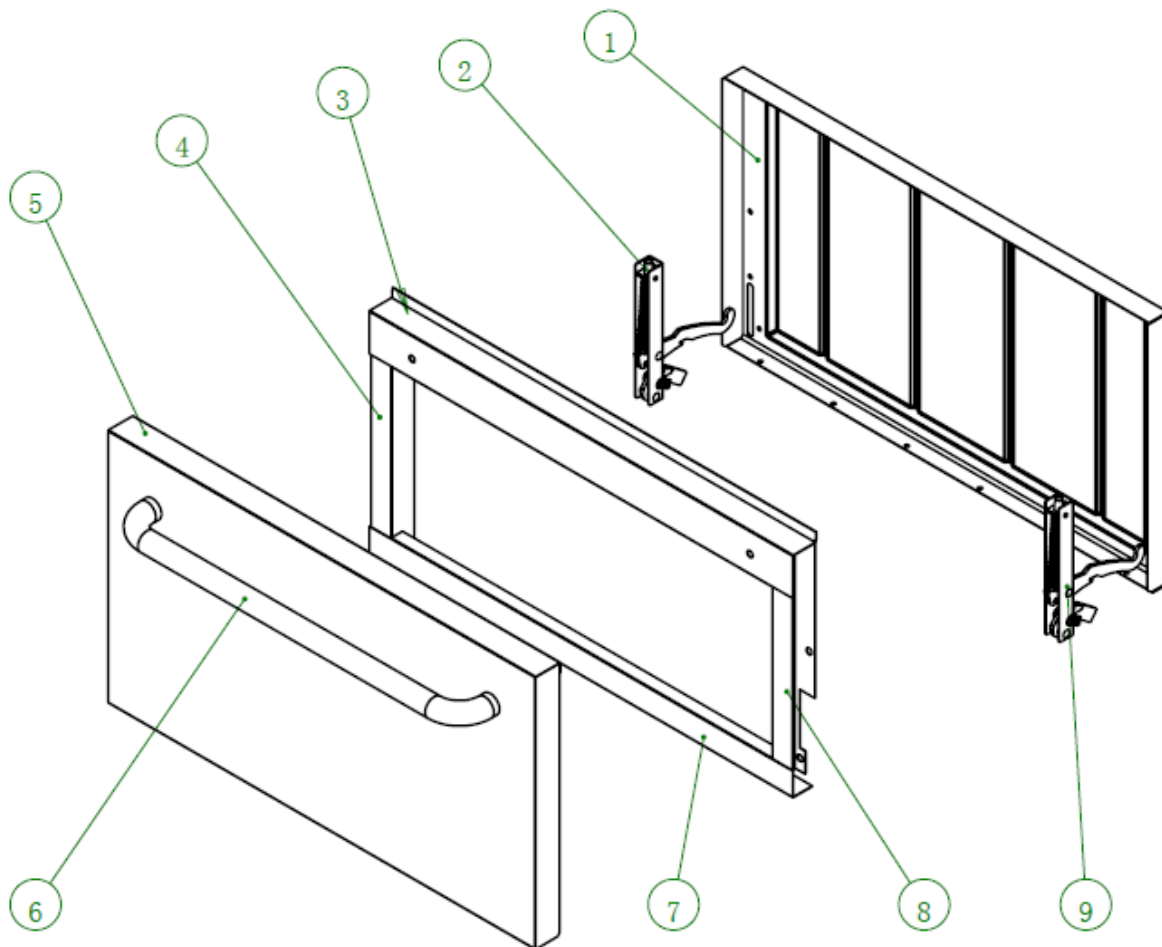

KR10 OVEN DOOR ASSEMBLY

No.	Part Code	Part Name	QTY
1	20228059013	DOOR INNER PLATE	1
2	302190430	DOOR HINGE LEFT	1
3	20228059015	OVEN DOOR TOP REINFORCE	1
4	20228051037	OVEN DOOR LEFT REINFORCE	1
5	20228059012	DOOR OUTSIDE PLATE	1
6	302070144	DOOR HANDLE	1
7	20228059014	OVEN DOOR BOTTOM REINFORCE	1
8	20228051093	OVEN DOOR RIGHT REINFORCE	1
9	302190428	DOOR HINGE RIGHT	1