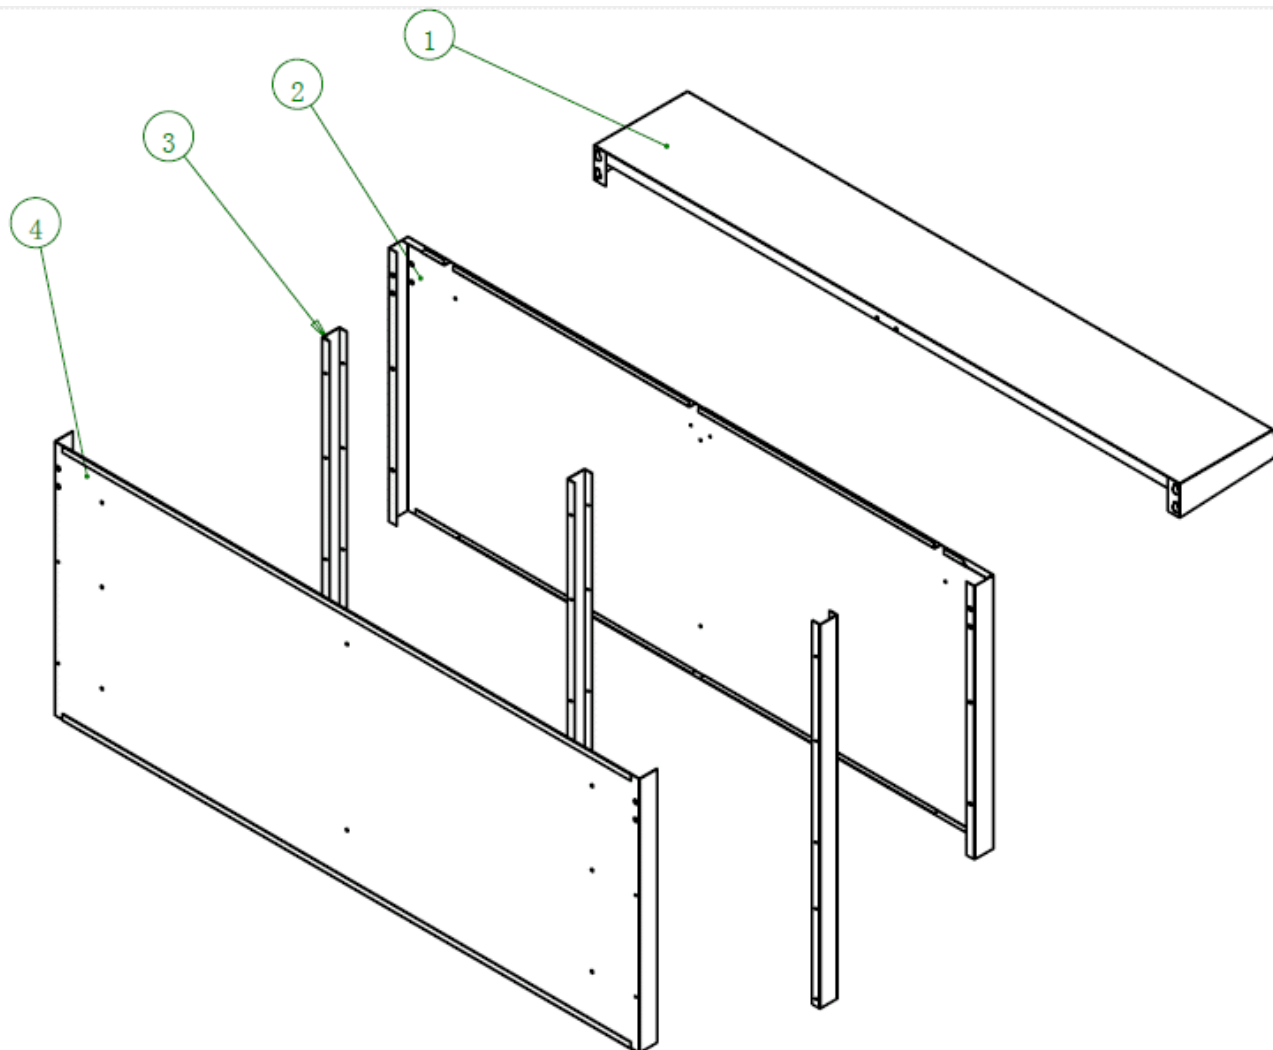

KR10 BACK PANEL ASSEMBLY

No.	Part Code	Part Name	QTY
1	20228059018	DECORATIVE COVER	1
2	20228059016	BACK FRONT PANEL	1
3	20228051040	BACK SUPPORT PANEL	3
4	20228059017	BACK REAR PANEL	1