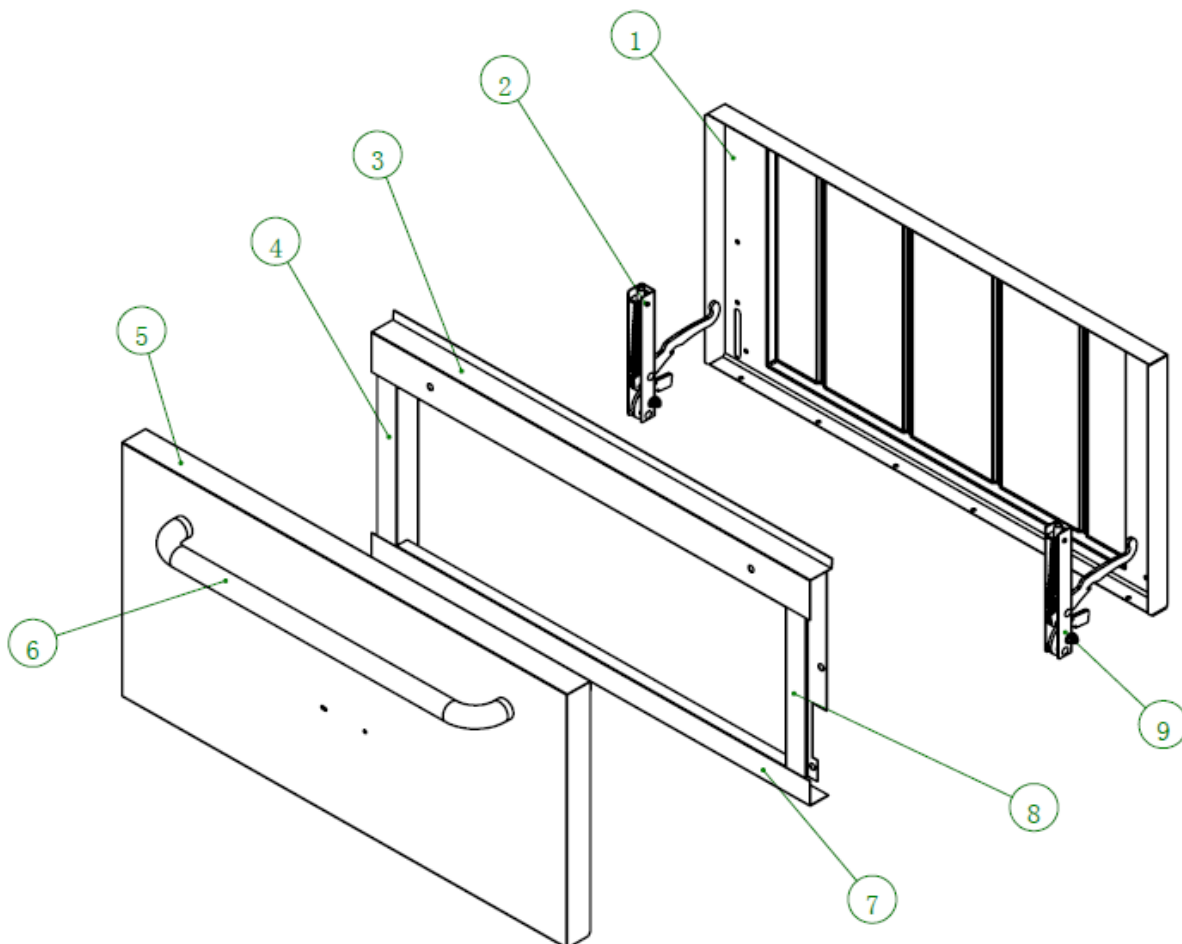

K2G24 OVEN DOOR ASSEMBLY

No.	Part Code	Part Name	QTY
1	20228051034	DOOR INNER PLATE	1
2	302190430	DOOR HINGE LEFT	1
3	20228051036	OVEN DOOR TOP REINFORCE	1
4	20228051037	OVEN DOOR LEFT REINFORCE	1
5	20228051092	DOOR OUTSIDE PLATE	1
6	302070144	DOOR HANDLE	1
7	20228051035	OVEN DOOR BOTTOM REINFORCE	1
8	20228051093	OVEN DOOR RIGHT REINFORCE	1
9	302190428	DOOR HINGE RIGHT	1