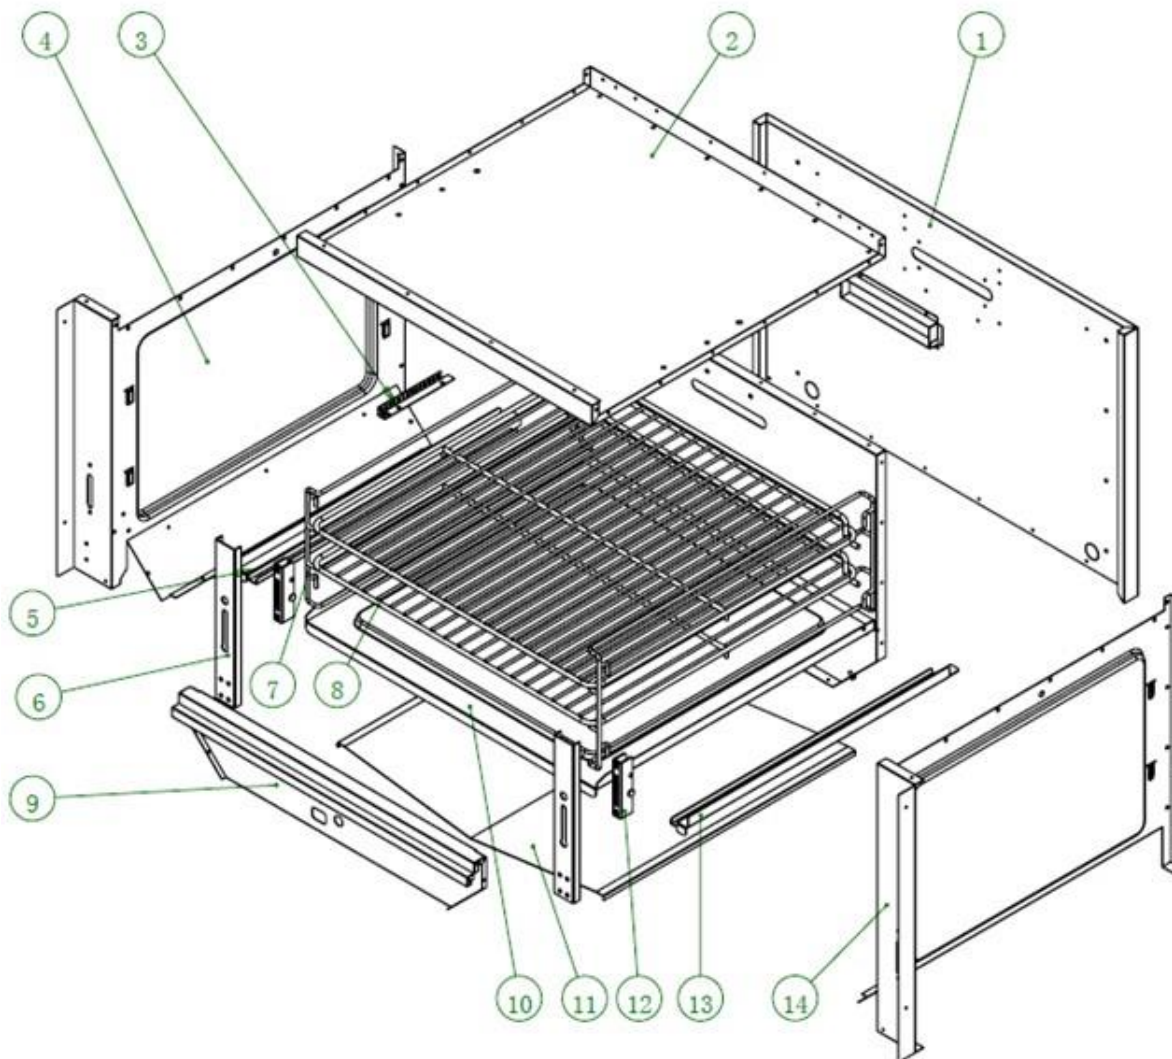

K2G24 OVEN CHAMBER ASSEMBLY

No.	Part Code	Part Name	QTY
1	20228051019	REAR SHROUDING ASSEMBLY	1
2	20228051014	OVEN CHAMBER TOP PLATE	1
3	20228051023	SENSOR FIXED PLATE	1
4	20228051015	OVEN CHAMBER LEFT PLATE	1
5	316130006	OVEN CHAMBER BOTTOM LEFT LIMIT PLATE	1
6	20228051026	OVEN CHAMBER SIDE REINFORCE PLATE	2
7	302110504	RACK HOLDER	2
8	302110503	RACK (CHAMBER)	2
9	20228051018	OVEN CHAMBER F LOWER FRONT PLATE	1
10	302190497	BASEBOARD (CHAMBER)	1
11	20228051028	OVEN CHAMBER BOTTOM REINFORCE PLATE	1
12	302190429	DOOR HINGE	2
13	316130007	OVEN CHAMBER BOTTOM LEFT RIGHT PLATE	1
14	20228051016	OVEN CHAMBER RIGHT PLATE	1