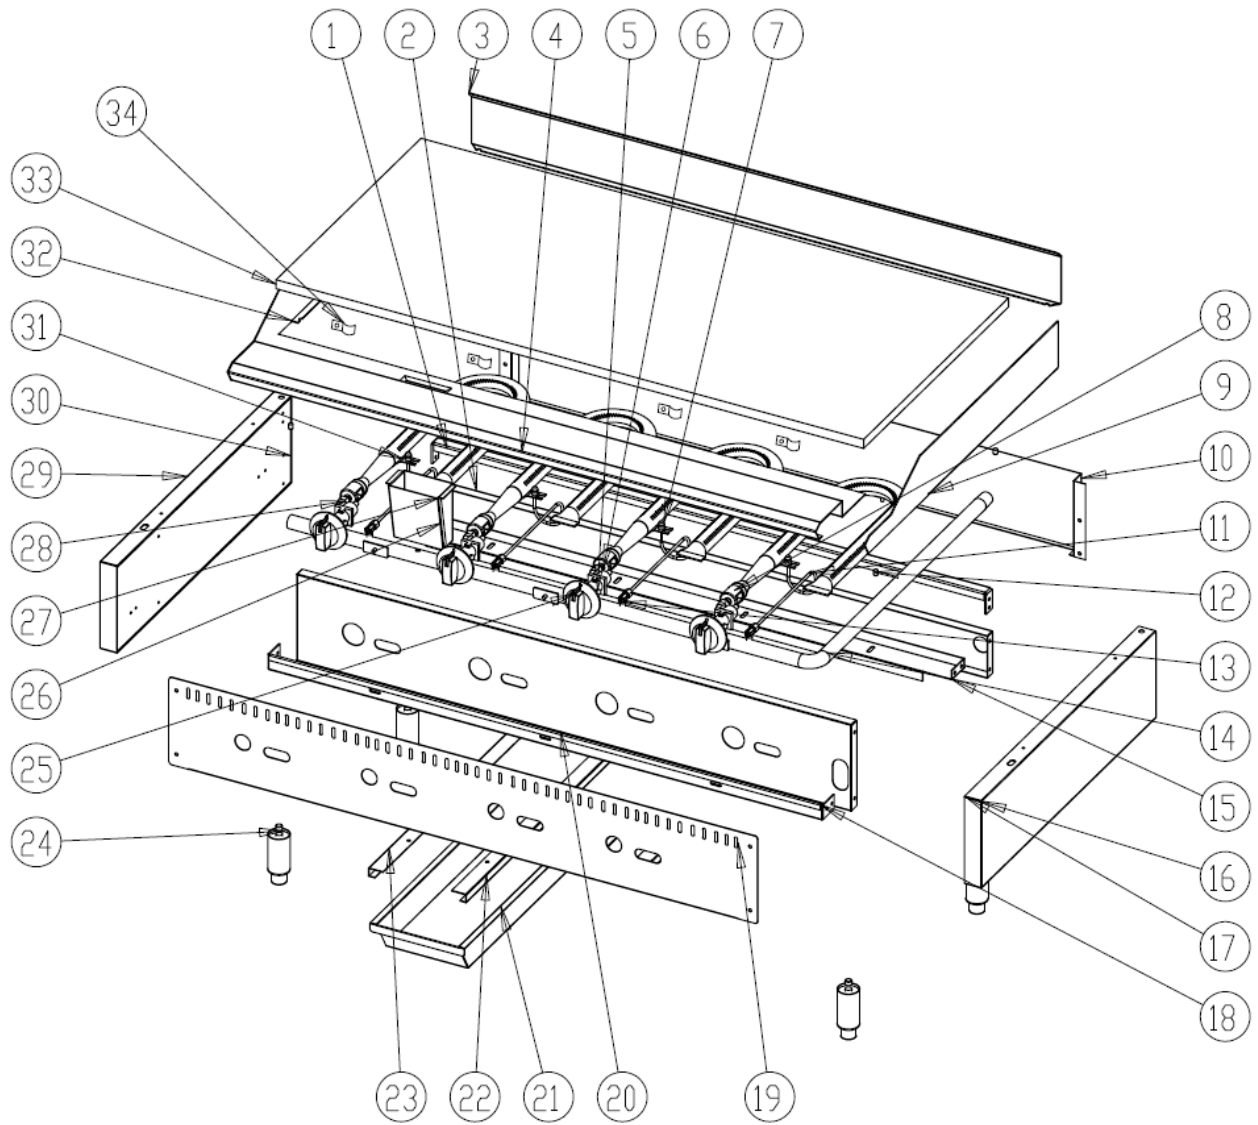

KGR48T Exploded View

KGR48T Part List

No.	Part Code	Part Name	QTY
1	20229099005	TOP REAR BEAM	1
2	20229099006	LOWER REAR SHROUDING	1
3	20229099008	BACK SIDE PANEL (COAMING)	1
4	20229099007	FRONT PLATEN	1
5	302220045	GAS VALVE	4
6	302150078	51# NOZZLE - LP	8
	302150283	36# NOZZLE - NG	8
7	302130019	PILOT	4
8	302130387	U-SHAPED BURNER	4
9	20229106008	RIGHT SIDE PANEL (COAMING)	1
10	20229099009	FLUE PANEL	1
11	302060691	SUPPLY PIPE (PILOT)	4
12	302200536	LOCATION PIN (GRIDDLE PLATE)	4
13	302220028	NG/LPG REGULATION VALVE	4
14	302180603	GAS INLET PIPE	1
15	20229099004	FIXED PLATE (BURNER)	1
16	20229106002	RIGHT SIDE PANEL (EXTERNAL HOUSING)	1
17	20229106004	RIGHT SIDE PANEL (INTERNAL HOUSING)	1
18	20229099003	LOWER FRONT BEAM	1
19	20229108007	FRONT PANEL	1
20	20229108002	FRONT HEAT SHIELD	1
21	20229097020	OIL TRAY	1
22	20229106010	RIGHT GUIDE RAIL	1
23	20229106009	LEFT GUIDE RAIL	1
24	302090047	ADJUSTABLE LEG	4
25	301110274	KNOB	4
26	20229097015	SIDE PANEL 1 (DRIP PAN)	1
27	20229097016	SIDE PANEL 2 (DRIP PAN)	1
28	302140130	TRANSITION JOINT	4
29	20229106001	LEFT SIDE PANEL (EXTERNAL HOUSING)	1
30	20229106003	LEFT SIDE PANEL (INTERNAL HOUSING)	1
31	314200003	FIXED PLATE (PILOT)	4
32	20229106007	LEFT SIDE PANEL (COAMING)	1
33	302010433	GRIDDLE PLATE	1
34	314200004	PROBE FIXER	8