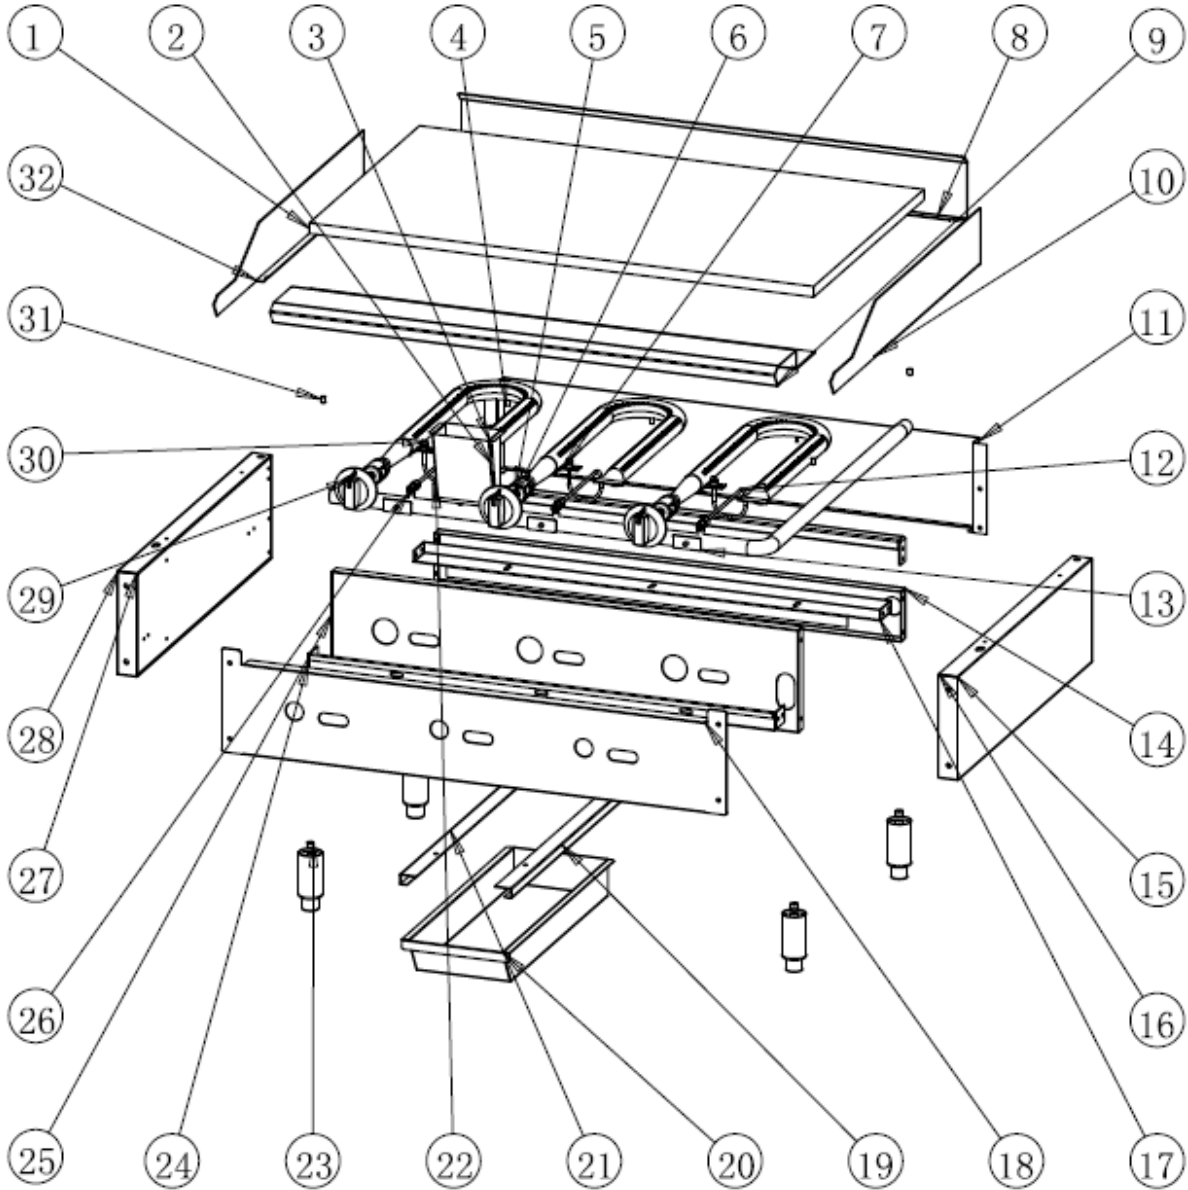

KGR36M Exploded View

KGR36T Part List

No.	Part Code	Part Name	QTY
1	302010395	GRIDDLE PLATE	1
2	20229097015	SIDE PANEL 1 (DRIP PAN)	1
3	20229097016	SIDE PANEL 2 (DRIP PAN)	1
4	302130387	U-SHAPED BURNER	3
5	302150078	51# NOZZLE - LP	6
	302150282	37# NOZZLE - NG	6
6	302220059	Gas valve	3
7	314200003	FIXED PLATE (PILOT)	3
8	20229098008	BACK SIDE PANEL (COAMING)	1
9	20229098007	FRONT PLATEN	1
10	20229097013	RIGHT SIDE PANEL (COAMING)	1
11	20229098009	FLUE PANEL	1
12	315020043	SUPPLY PIPE (PILOT)	3
13	302180484	GAS INLET PIPE	1
14	20229098006	LOWER REAR SHROUDING	1
15	20229097027	RIGHT SIDE PANEL (EXTERNAL HOUSING)	1
16	20229097004	RIGHT SIDE PANEL (INTERNAL HOUSING)	1
17	20229098004	FIXED PLATE (BURNER)	1
18	20229098013	FRONT PANEL	1
19	20229097019	RIGHT GUIDE RAIL	1
20	20229097020	OIL TRAY	1
21	20229097018	LEFT GUIDE RAIL	1
22	20229098005	TOP REAR BEAM	1
23	302090047	ADJUSTABLE LEG	4
24	20229098003	LOWER FRONT BEAM	1
25	20229098002	FRONT HEAT SHIELD	1
26	302220028	NG/LPG REGULATION VALVE	3
27	20229097003	LEFT SIDE PANEL (INTERNAL HOUSING)	1
28	20229097026	LEFT SIDE PANEL (EXTERNAL HOUSING)	1
29	301110274	KNOB	3
30	302130019	PILOT	3
31	302200536	LOCATION PIN (GRIDDLE PLATE)	4
32	20229097012	LEFT SIDE PANEL (COAMING)	1