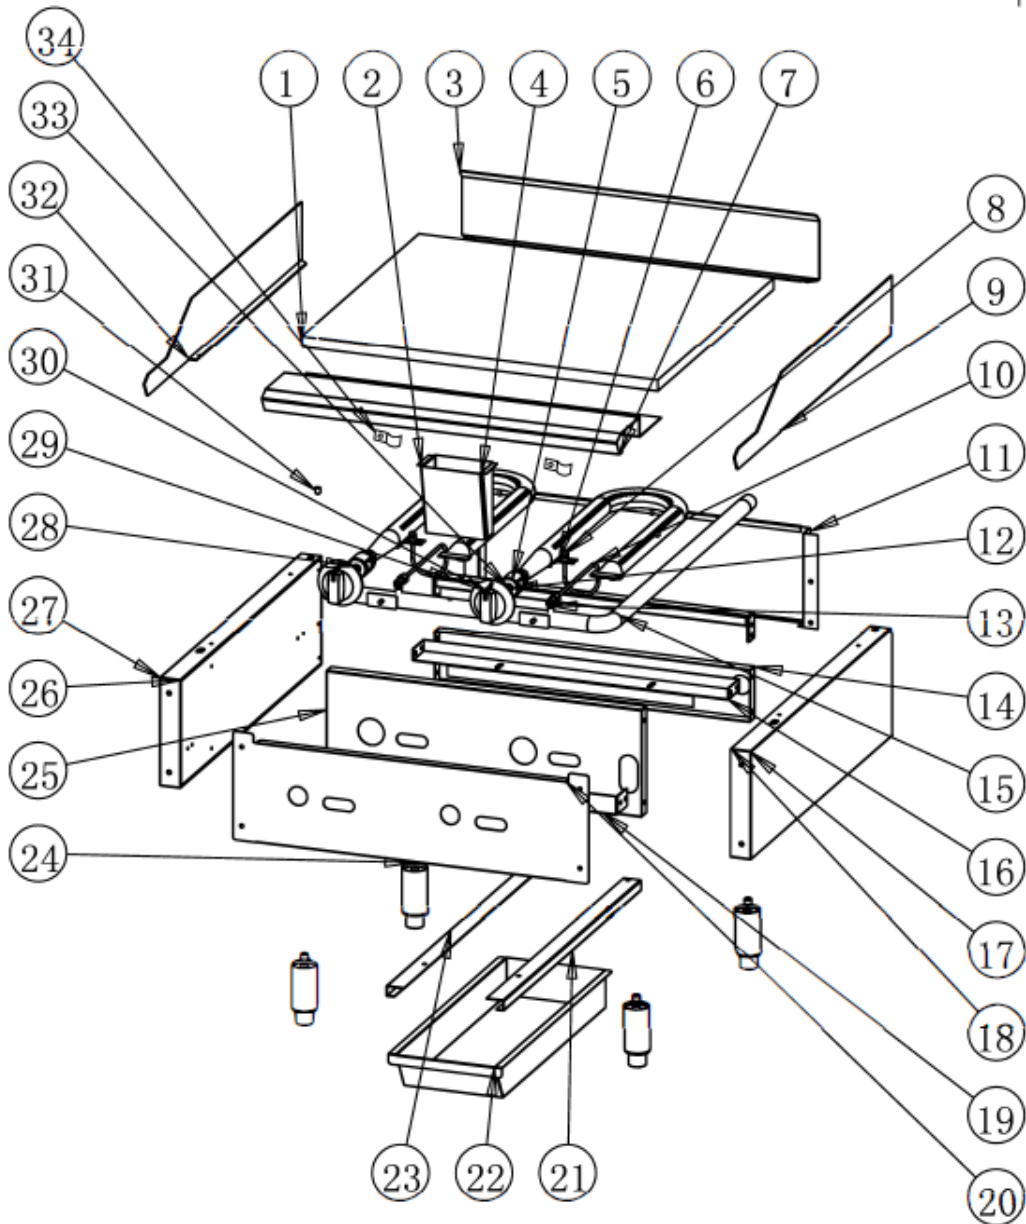

KGR24T Exploded View

KGR24T Part List

No.	Part Code	Part Name	QTY
1	302010431	GRIDDLE PLATE	1
2	20229097016	SIDE PANEL 2 (DRIP PAN)	1
3	20229097014	BACK SIDE PANEL (COAMING)	1
4	20229097015	SIDE PANEL 1 (DRIP PAN)	1
5	302130387	U-SHAPED BURNER	2
6	314200003	FIXED PLATE (PILOT)	2
7	20229097011	FRONT PLATEN	1
8	302130019	PILOT	2
9	20229106008	RIGHT SIDE PANEL (COAMING)	1
10	302060691	SUPPLY PIPE (PILOT)	2
11	20229097017	FLUE PANEL	1
12	302220045	GAS VALVE	2
13	302220028	NG/LPG REGULATION VALVE	2
14	20229097010	LOWER REAR SHROUDING	1
15	302180601	GAS INLET PIPE	1
16	20229097008	FIXED PLATE (BURNER)	1
17	20229106002	RIGHT SIDE PANEL (EXTERNAL HOUSING)	1
18	20229106004	RIGHT SIDE PANEL (INTERNAL HOUSING)	1
19	20229097007	LOWER FRONT BEAM	1
20	20229106018	FRONT PANEL	1
21	20229106010	RIGHT GUIDE RAIL	1
22	20229097020	OIL TRAY	1
23	20229106009	LEFT GUIDE RAIL	1
24	302090047	ADJUSTABLE LEG	4
25	20229106006	FRONT HEAT SHIELD	1
26	20229106003	LEFT SIDE PANEL (INTERNAL HOUSING)	1
27	20229106001	LEFT SIDE PANEL (EXTERNAL HOUSING)	1
28	302150078	51# NOZZLE - LP	4
28	302150283	36# NOZZLE - NG	4
29	20229097009	TOP REAR BEAM	1
30	301110274	KNOB	2
31	302200536	LOCATION PIN (GRIDDLE PLATE)	4
32	20229106007	LEFT SIDE PANEL (COAMING)	1
33	302140130	TRANSITION JOINT	2
34	314200004	PROBE FIXER	4