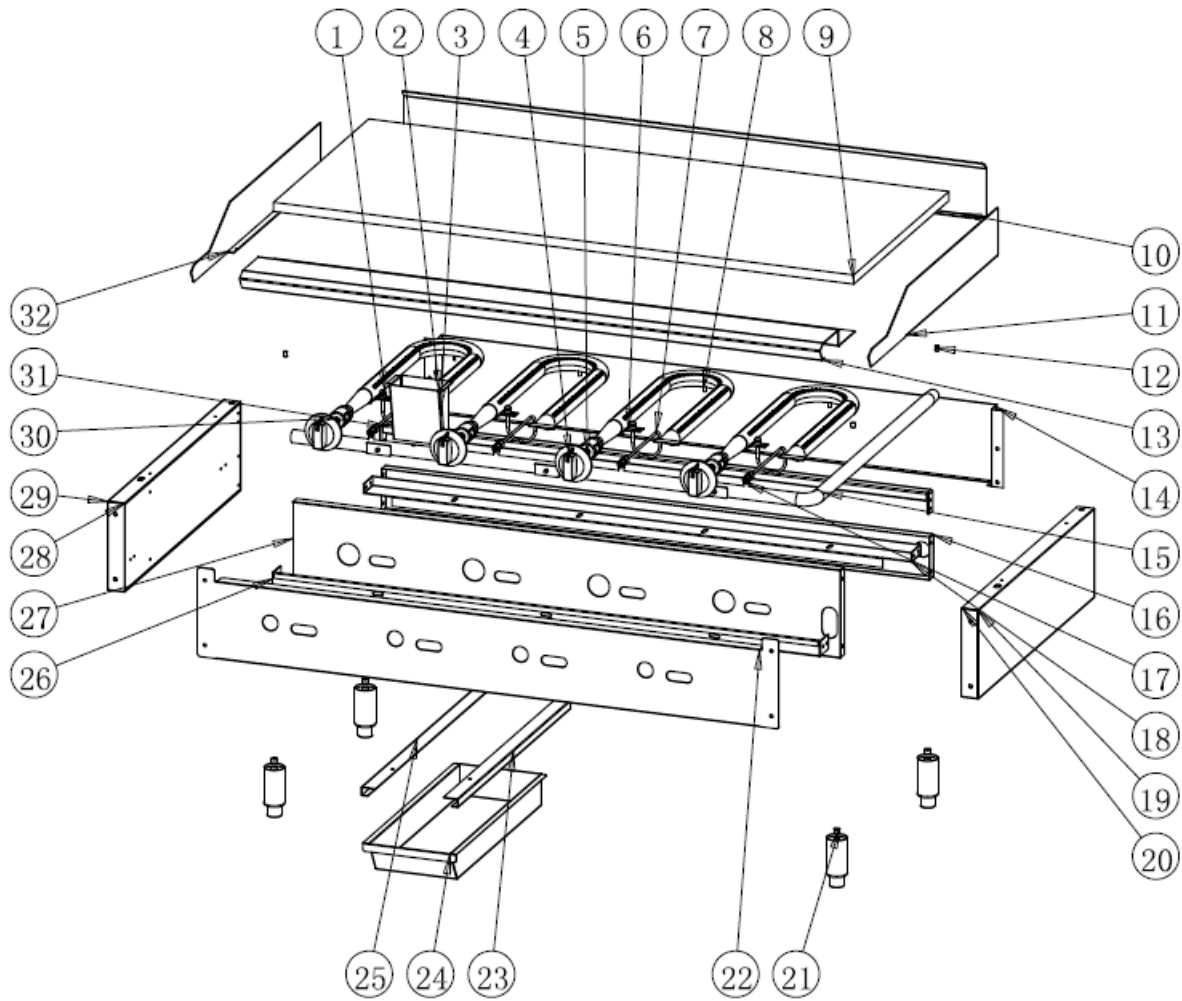

KGR48M Exploded View

KGR48M Part List

No.	Part Code	Part Name	QTY
1	302130019	PILOT	4
2	20229097015	SIDE PANEL 1 (DRIP PAN)	1
3	20229097016	SIDE PANEL 2 (DRIP PAN)	1
4	301110274	KNOB	4
5	302220059	Gas valve	4
6	314200003	FIXED PLATE (PILOT)	4
7	315020043	SUPPLY PIPE (PILOT)	4
8	302130387	U-SHAPED BURNER	4
9	302010396	GRIDDLE PLATE	1
10	20229099008	BACK SIDE PANEL (COAMING)	1
11	20229097013	RIGHT SIDE PANEL (COAMING)	1
12	302200536	LOCATION PIN (GRIDDLE PLATE)	4
13	20229099007	FRONT PLATEN	1
14	20229099009	FLUE PANEL	1
15	302180485	GAS INLET PIPE	1
16	20229099006	LOWER REAR SHROUDING	1
17	302220028	NG/LPG REGULATION VALVE	4
18	20229099004	FIXED PLATE (BURNER)	1
19	20229097027	RIGHT SIDE PANEL (EXTERNAL HOUSING)	1
20	20229097004	RIGHT SIDE PANEL (INTERNAL HOUSING)	1
21	302090047	ADJUSTABLE LEG	4
22	20229099013	FRONT PANEL	1
23	20229097019	RIGHT GUIDE RAIL	1
24	20229097020	OIL TRAY	1
25	20229097018	LEFT GUIDE RAIL	1
26	20229099003	LOWER FRONT BEAM	1
27	20229099002	FRONT HEAT SHIELD	1
28	20229097003	LEFT SIDE PANEL (INTERNAL HOUSING)	1
29	20229097026	LEFT SIDE PANEL (EXTERNAL HOUSING)	1
30	302150078	51# NOZZLE - LP	8
	302150282	37# NOZZLE - NG	8
31	20229099005	TOP REAR BEAM	1
32	20229097012	LEFT SIDE PANEL (COAMING)	1