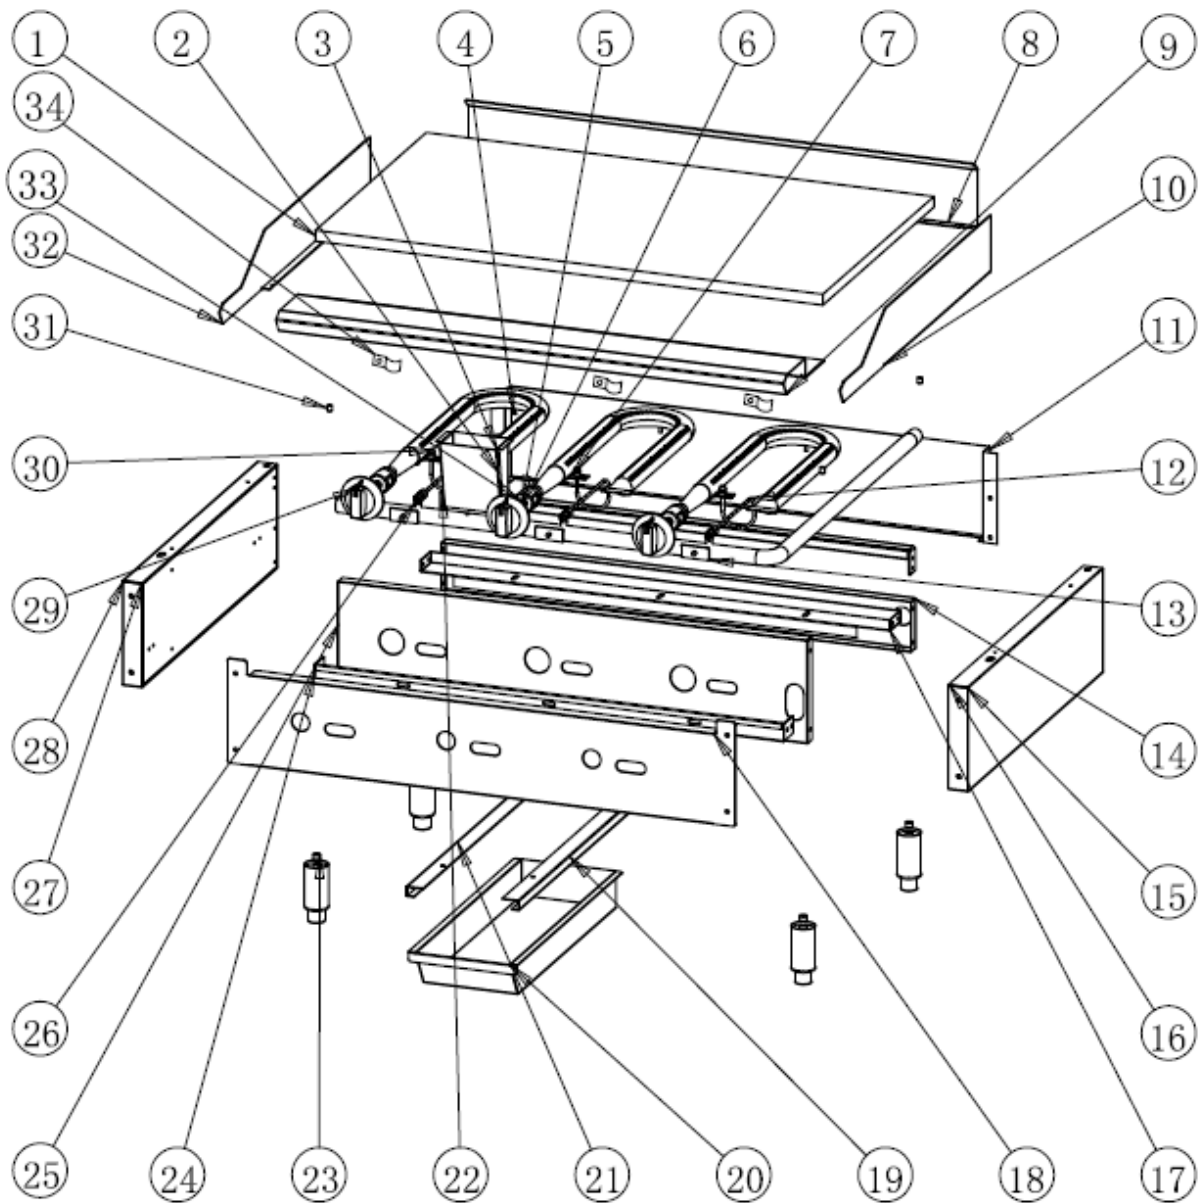

KGR36T Exploded View

KGR36T Part List

No.	Part Code	Part Name	QTY
1	302010432	GRIDDLE PLATE	1
2	20229097015	SIDE PANEL 1 (DRIP PAN)	1
3	20229097016	SIDE PANEL 2 (DRIP PAN)	1
4	302130387	U-SHAPED BURNER	3
5	302150078	51# NOZZLE - LP	6
	302150283	36# NOZZLE - NG	6
6	302220045	GAS VALVE	3
7	314200003	FIXED PLATE (PILOT)	3
8	20229098008	BACK SIDE PANEL (COAMING)	1
9	20229098007	FRONT PLATEN	1
10	20229106008	RIGHT SIDE PANEL (COAMING)	1
11	20229098009	FLUE PANEL	1
12	302060691	SUPPLY PIPE (PILOT)	3
13	302180602	GAS INLET PIPE	1
14	20229098006	LOWER REAR SHROUDING	1
15	20229106002	RIGHT SIDE PANEL (EXTERNAL HOUSING)	1
16	20229106004	RIGHT SIDE PANEL (INTERNAL HOUSING)	1
17	20229098004	FIXED PLATE (BURNER)	1
18	20229107007	FRONT PANEL	1
19	20229106010	RIGHT GUIDE RAIL	1
20	20229097020	OIL TRAY	1
21	20229106009	LEFT GUIDE RAIL	1
22	20229098005	TOP REAR BEAM	1
23	302090047	ADJUSTABLE LEG	4
24	20229098003	LOWER FRONT BEAM	1
25	20229107002	FRONT HEAT SHIELD	1
26	302220028	NG/LPG REGULATION VALVE	3
27	20229106003	LEFT SIDE PANEL (INTERNAL HOUSING)	1
28	20229106001	LEFT SIDE PANEL (EXTERNAL HOUSING)	1
29	301110274	KNOB	3
30	302130019	PILOT	3
31	302200536	LOCATION PIN (GRIDDLE PLATE)	4
32	20229106007	LEFT SIDE PANEL (COAMING)	1
33	302140130	TRANSITION JOINT	3
34	314200004	PROBE FIXER	6