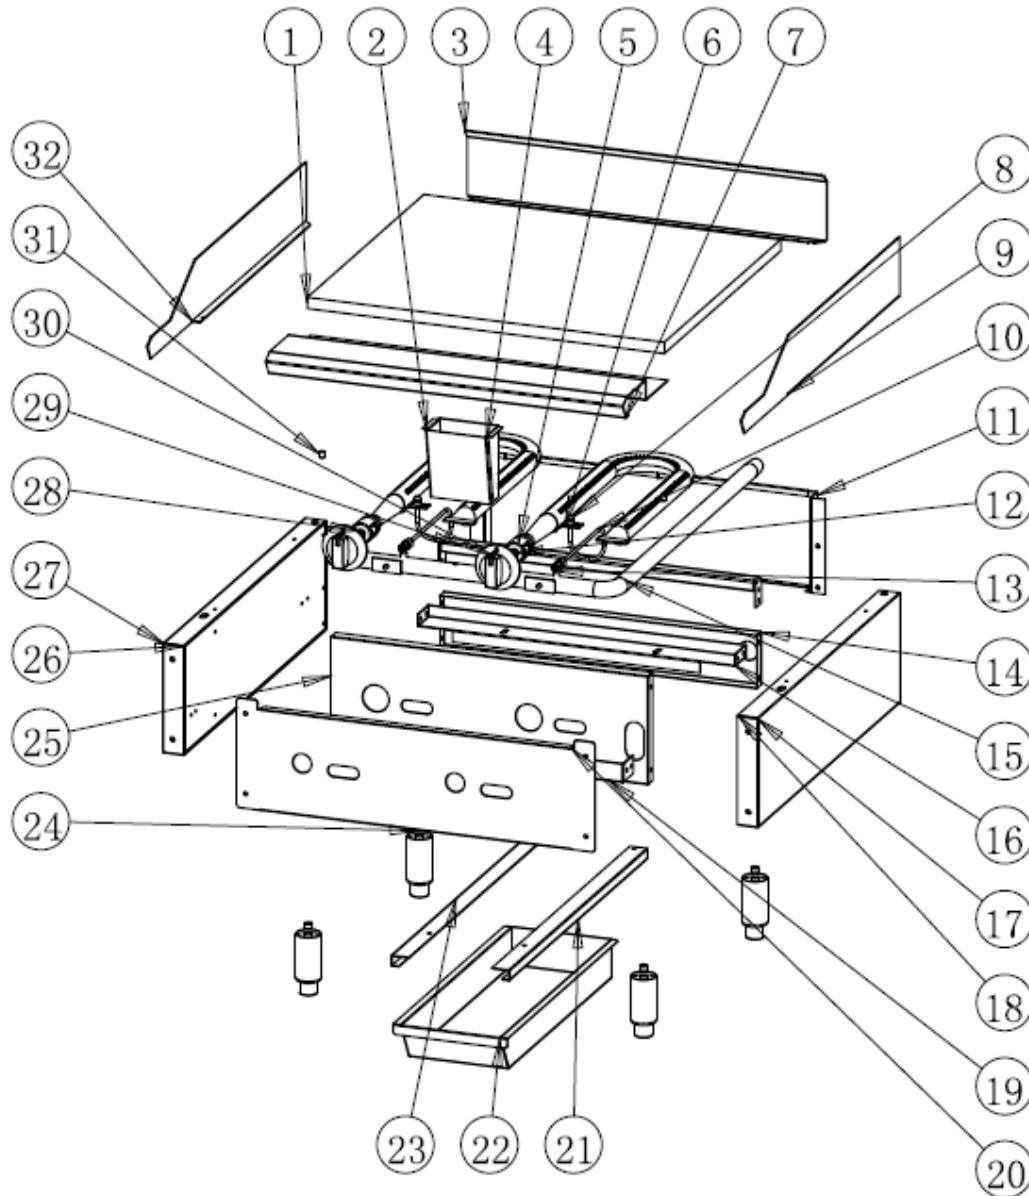

KGR24M Exploded View

KGR24M Part List

No.	Part Code	Part Name	QTY
1	302010394	GRIDDLE PLATE	1
2	20229097016	SIDE PANEL 2 (DRIP PAN)	1
3	20229097014	BACK SIDE PANEL (COAMING)	1
4	20229097015	SIDE PANEL 1 (DRIP PAN)	1
5	302130387	U-SHAPED BURNER	2
6	314200003	FIXED PLATE (PILOT)	2
7	20229097011	FRONT PLATEN	1
8	302130019	PILOT	2
9	20229097013	RIGHT SIDE PANEL (COAMING)	1
10	315020043	SUPPLY PIPE (PILOT)	2
11	20229097017	FLUE PANEL	1
12	302220059	Gas valve	2
13	302220028	NG/LPG REGULATION VALVE	2
14	20229097010	LOWER REAR SHROUDING	1
15	302180483	GAS INLET PIPE	1
16	20229097008	FIXED PLATE (BURNER)	1
17	20229097027	RIGHT SIDE PANEL (EXTERNAL HOUSING)	1
18	20229097004	RIGHT SIDE PANEL (INTERNAL HOUSING)	1
19	20229097007	LOWER FRONT BEAM	1
20	20229097030	FRONT PANEL	1
21	20229097019	RIGHT GUIDE RAIL	1
22	20229097020	OIL TRAY	1
23	20229097018	LEFT GUIDE RAIL	1
24	302090047	ADJUSTABLE LEG	4
25	20229097006	FRONT HEAT SHIELD	1
26	20229097003	LEFT SIDE PANEL (INTERNAL HOUSING)	1
27	20229097026	LEFT SIDE PANEL (EXTERNAL HOUSING)	1
28	302150078	51# NOZZLE - LP	4
	302150282	37# NOZZLE - NG	4
29	20229097009	TOP REAR BEAM	1
30	301110274	KNOB	2
31	302200536	LOCATION PIN (GRIDDLE PLATE)	4
32	20229097012	LEFT SIDE PANEL (COAMING)	1