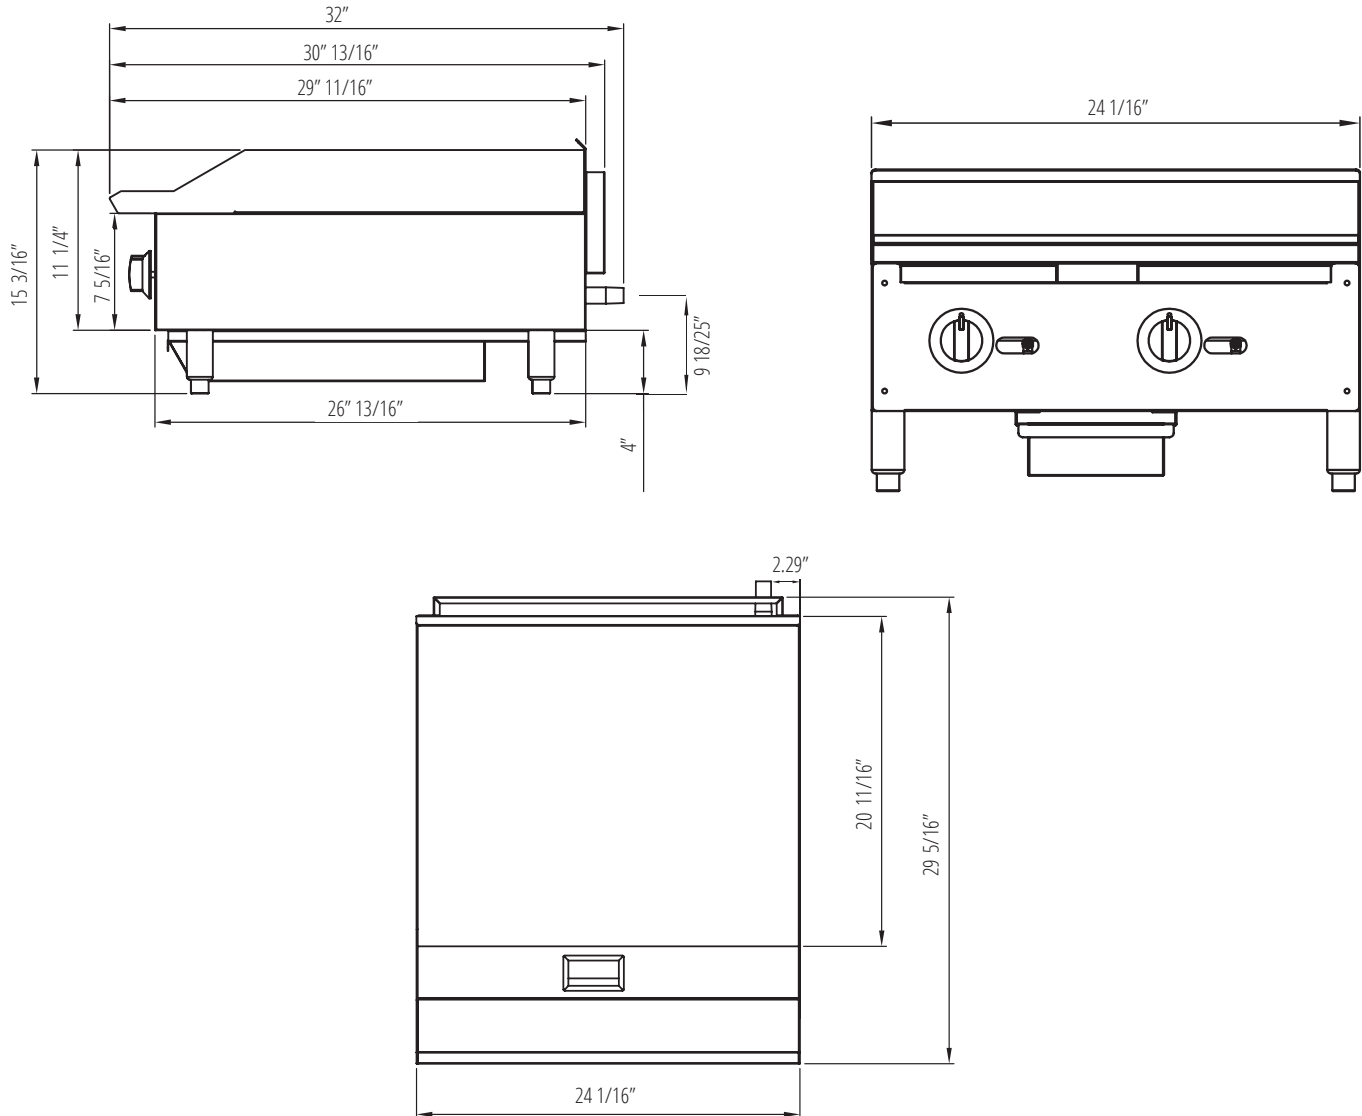

SPECIFICATIONS

The efficient 3/4" griddle plate offers the thickness of even heat distribution along with Kintera's "quick on" that turns the burners on when the probes sense temperature drop. This gives you important quick temperature recovery when cooking. The result is faster cook times, greater moisture retention and higher product yield so you serve a higher quality, moist product.

IMPORTANT INFORMATION

- A pressure regulator is provided with this unit.
Natural Gas 4" (102 mm) W.C.
Propane Gas 10" (279 mm) W.C.
- All equipment is supplied for Natural Gas, an LP conversion kit is also provided.
- 3/4" NPT (19mm) rear gas connection.

Model	Product ID	Burners	Cooking Area (in)		Plate Thickness	Dimensions (in)			BTU's (per burner)	Total BTU's	Crated Weight (lbs)
			D	W		W	D	H			
KGR24T	919575	2	20 11/16	24 1/16	3/4"	24 1/16	32	15 3/16	30,000	60,000	198