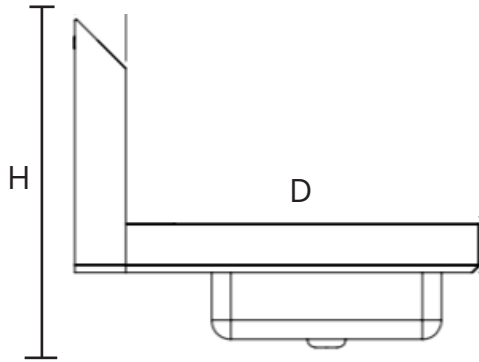

WALL MOUNTED HAND SINK - S/S

STANDARD FEATURES

- **Material:** 18 Gauge 300 Series Stainless Steel
- **Sidesplash:** N/A
- **Blacksplash:** 6"H with 2" Return
- **Faucet Mount:** Backsplash
- **Basket Drain:** 1 1/2" (Included)
- **Faucet:** 6" Gooseneck
- **NSF Certified:** Yes

CONSTRUCTION

- **Sink and Bowl:** 18 Gauge 300 Stainless Steel
- **TOP:** 18 Gauge Stainless Steel

KHS17

Shown with 6" Gooseneck Faucet

Model	Product ID	Overall Size			Bowl Dimensions			Qty Per Box
		W	D	H	W	D	H	
KHS9	946746	13"	16"	13"	9"	9"	4"	1
KHS17	955063	17"	15"	13"	14"	10"	5"	1
KHS1210	300041	15.5"	16"	13"	12"	10"	6"	1