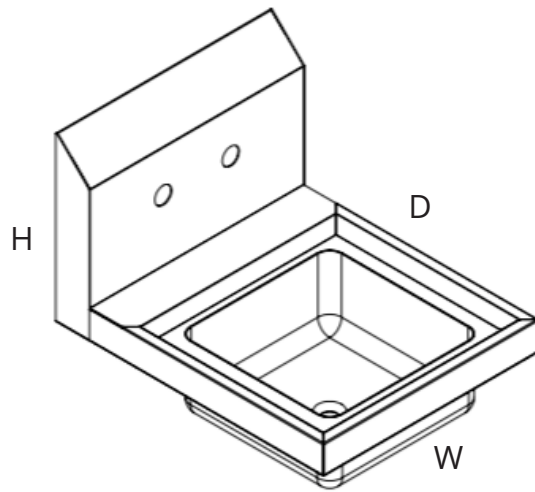

WALL MOUNTED HAND SINK - S/S

STANDARD FEATURES

- **Material:** 18 Gauge 300 Series Stainless Steel
- **Sidesplash:** N/A
- **Blacksplash:** 6"H with 2" Return
- **Faucet Mount:** Backsplash
- **Basket Drain:** 1 1/2" (Included)
- **Faucet:** 6" Gooseneck
- **NSF Certified:** Yes

CONSTRUCTION

- **Sink and Bowl:** 18 Gauge 300 Stainless Steel
- **TOP:** 18 Gauge Stainless Steel

KHS17

Shown with 6" Gooseneck Faucet

Model	Product ID	Overall Size			Bowl Dimensions			Qty Per Box
		W	D	H	W	D	H	
KHS9	946746	13"	16"	13"	9"	9"	4"	1
KHS17	955063	17"	15"	13"	14"	10"	5"	1
KHS1210	300041	15.5"	16"	13"	12"	10"	6"	1