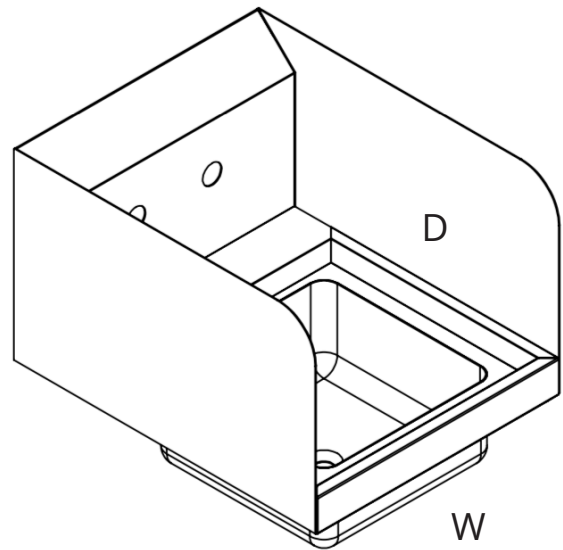

### STANDARD FEATURES

- **Material:** 18 Gauge 300 Series Stainless Steel
- **Sidesplash:** Dual
- **Blacksplash:** 6"H with 2" Return
- **Faucet Mount:** Backsplash
- **Basket Drain:** 1 1/2" (Included)
- **Faucet:** 6" Gooseneck
- **NSF Certified:** Yes

### CONSTRUCTION

- **Sink and Bowl:** 18 Gauge 300 Stainless Steel
- **TOP:** 18 Gauge Stainless Steel

### **KHS17SP**

Shown with 6" Gooseneck Faucet

Model	Product ID	Overall Size			Bowl Dimensions			Qty Per Box
		W	D	H	W	D	H	
<b>KHS9SP</b>	946747	13"	16"	13"	9"	9"	4"	1
<b>KHS17SP</b>	946744	17"	15"	13"	14"	10"	5"	1
<b>KHS1210SP</b>	300042	15.5"	16"	13"	12"	10"	6"	1