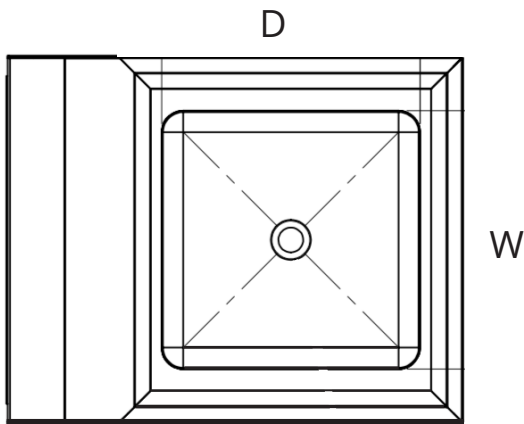

### STANDARD FEATURES

- **Material:** 18 Gauge 300 Series Stainless Steel
- **Sidesplash:** Dual
- **Blacksplash:** 6"H with 2" Return
- **Faucet Mount:** Backsplash
- **Basket Drain:** 1 1/2" (Included)
- **Faucet:** 6" Gooseneck
- **NSF Certified:** Yes

### CONSTRUCTION

- **Sink and Bowl:** 18 Gauge 300 Stainless Steel
- **TOP:** 18 Gauge Stainless Steel

### **KHS17SP**

Shown with 6" Gooseneck Faucet

Model	Product ID	Overall Size			Bowl Dimensions			Qty Per Box
		W	D	H	W	D	H	
<b>KHS9SP</b>	946747	13"	16"	13"	9"	9"	4"	1
<b>KHS17SP</b>	946744	17"	15"	13"	14"	10"	5"	1
<b>KHS1210SP</b>	300042	15.5"	16"	13"	12"	10"	6"	1