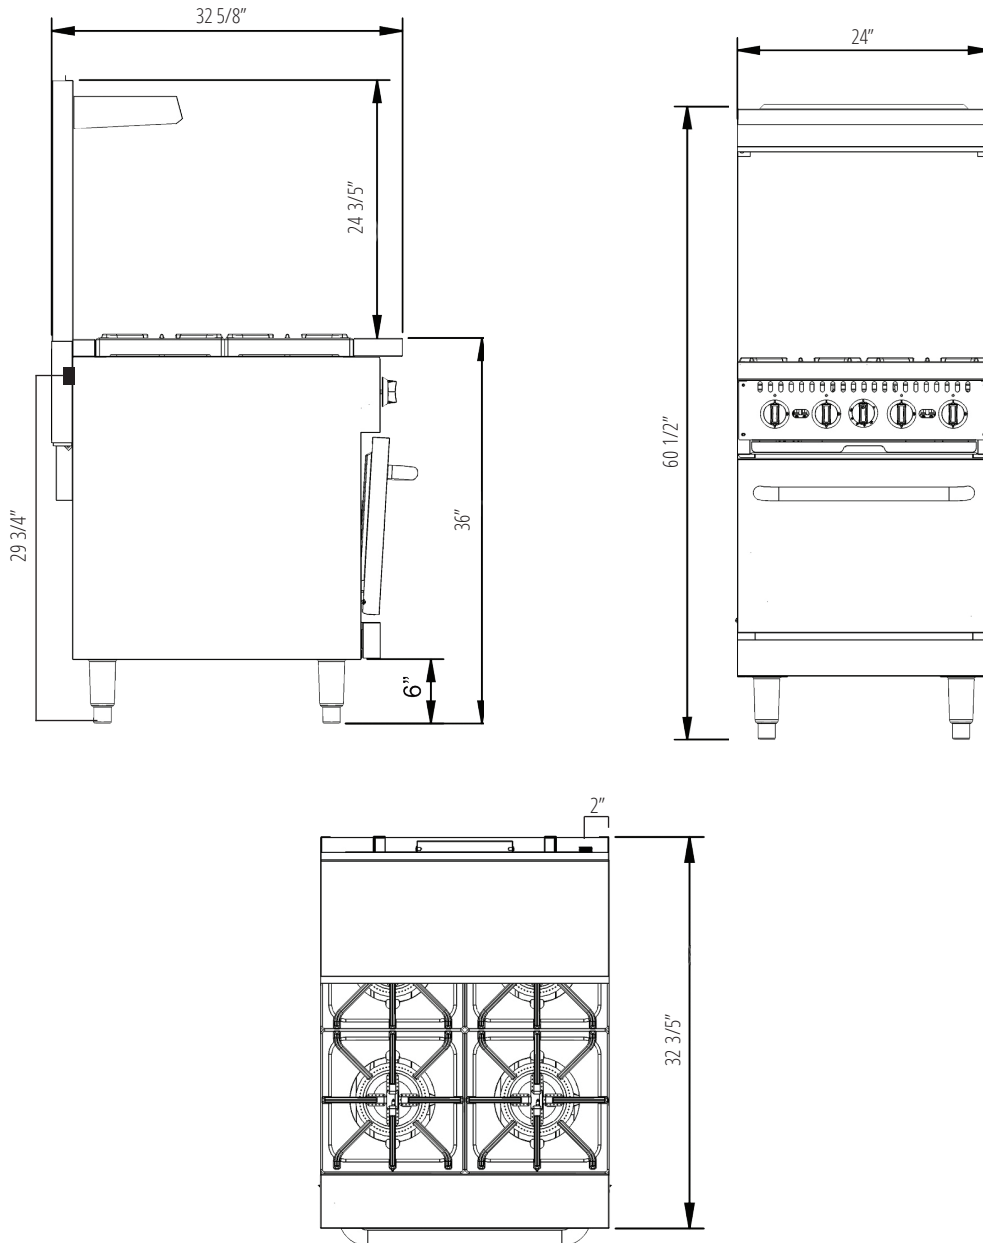

Construction

- Heavy duty steel frame
- Stainless steel front - 24 3/5" high backriser & shelf
- Removable crumb tray under the top burners
- 6" adjustable stainless steel legs
- 3/4" NPT rear gas connection

SPECIFICATIONS

The Kintera Commercial Gas Range has powerful 30,000 BTU cast iron burners. Each burner has an individual pilot light - heavy duty 12" x 12" removable cast iron grate and individual instant light control knobs. It is constructed with a stainless steel front, 24 3/5" high backriser and shelf and 6" adjustable stainless steel legs or casters.

IMPORTANT INFORMATION

- A pressure regulator is provided with this unit.
Natural Gas 4" (102 mm) W.C.
- 3/4" NPT (19mm) rear gas connection.

Model	Product ID	Burners	External Dimensions (in)			Internal Oven Dimensions (in)			BTU's (per open burner)	BTU's (per oven)	Total BTU's	Crated Weight (lbs)
			W	D	H	W	D	H				
KR4	919584	4	24	32 5/8	35 9/10 + 24 3/5	20 3/5	25 4/5	13 7/10	30,000	30,000	150,000	356