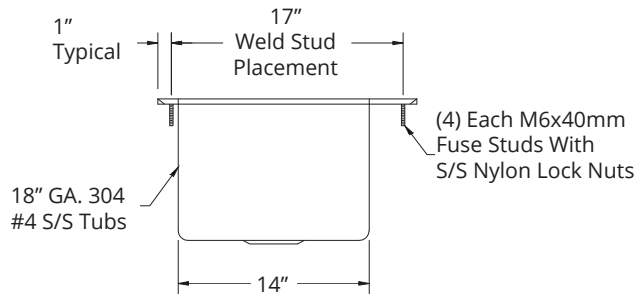

KINTERA®

DROP-IN HANDSINKS - S/S

STANDARD FEATURES

- **Material:** 18 Gauge 300 Series Stainless Steel
- **Splashes:** N/A
- **Faucet Mount:** Deck-4" O.C.
- **Basket Drain:** 3 1/2"
- **NSF Certified:** Yes
- **Faucet:** Sold Separately

KDIS10145

Shown with Optional Gooseneck Faucet

Clip - 4 Required

Edge Detail

KDIS10145

KDIS101410

Model	Product ID	Overall Size			Bowl Dimensions			Qty Per Box
		W	D	H	W	D	H	
KDIS10145	300087	13"	19"	3/8"	10"	14"	5"	1
KDIS101410	300088	13"	19"	3/8"	10"	14"	10"	1