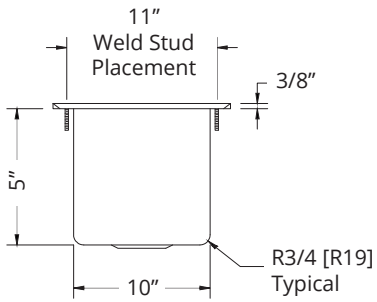

KINTERA®

DROP-IN HANDSINKS - S/S

STANDARD FEATURES

- **Material:** 18 Gauge 300 Series Stainless Steel
- **Splashes:** N/A
- **Faucet Mount:** Deck-4" O.C.
- **Basket Drain:** 3 1/2"
- **NSF Certified:** Yes
- **Faucet:** Sold Separately

KDIS10145

Shown with Optional Gooseneck Faucet

Clip - 4 Required

Edge Detail

KDIS10145

KDIS101410

Model	Product ID	Overall Size			Bowl Dimensions			Qty Per Box
		W	D	H	W	D	H	
KDIS10145	300087	13"	19"	3/8"	10"	14"	5"	1
KDIS101410	300088	13"	19"	3/8"	10"	14"	10"	1