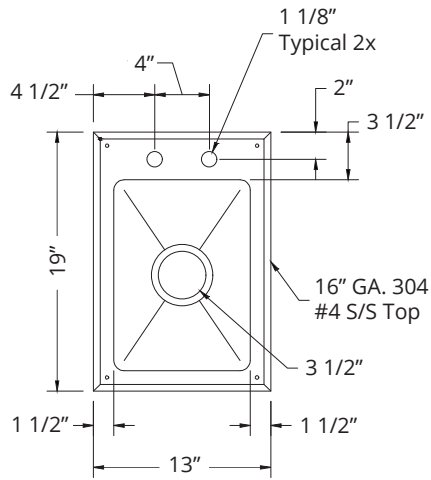

KINTERA®

DROP-IN HANDSINKS - S/S

STANDARD FEATURES

- **Material:** 18 Gauge 300 Series Stainless Steel
- **Splashes:** N/A
- **Faucet Mount:** Deck-4" O.C.
- **Basket Drain:** 3 1/2"
- **NSF Certified:** Yes
- **Faucet:** Sold Separately

KDIS10145

Shown with Optional Gooseneck Faucet

Clip - 4 Required

Edge Detail

KDIS10145

KDIS101410

Model	Product ID	Overall Size			Bowl Dimensions			Qty Per Box
		W	D	H	W	D	H	
KDIS10145	300087	13"	19"	3/8"	10"	14"	5"	1
KDIS101410	300088	13"	19"	3/8"	10"	14"	10"	1