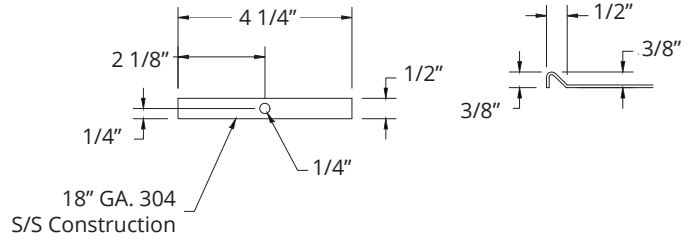

KINTERA®

DROP-IN HANDSINKS - S/S

STANDARD FEATURES

- **Material:** 18 Gauge 300 Series Stainless Steel
- **Splashes:** N/A
- **Faucet Mount:** Deck-4" O.C.
- **Basket Drain:** 3 1/2"
- **NSF Certified:** Yes
- **Faucet:** Sold Separately

KDIS10145

Shown with Optional Gooseneck Faucet

Clip - 4 Required

Edge Detail

KDIS10145

KDIS101410

Model	Product ID	Overall Size			Bowl Dimensions			Qty Per Box
		W	D	H	W	D	H	
KDIS10145	300087	13"	19"	3/8"	10"	14"	5"	1
KDIS101410	300088	13"	19"	3/8"	10"	14"	10"	1