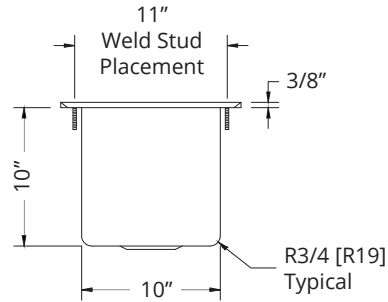

KINTERA®

DROP-IN HANDSINKS - S/S

STANDARD FEATURES

- **Material:** 18 Gauge 300 Series Stainless Steel
- **Splashes:** N/A
- **Faucet Mount:** Deck-4" O.C.
- **Basket Drain:** 3 1/2"
- **NSF Certified:** Yes
- **Faucet:** Sold Separately

KDIS10145

Shown with Optional Gooseneck Faucet

Clip - 4 Required

Edge Detail

KDIS10145

KDIS101410

Model	Product ID	Overall Size			Bowl Dimensions			Qty Per Box
		W	D	H	W	D	H	
KDIS10145	300087	13"	19"	3/8"	10"	14"	5"	1
KDIS101410	300088	13"	19"	3/8"	10"	14"	10"	1